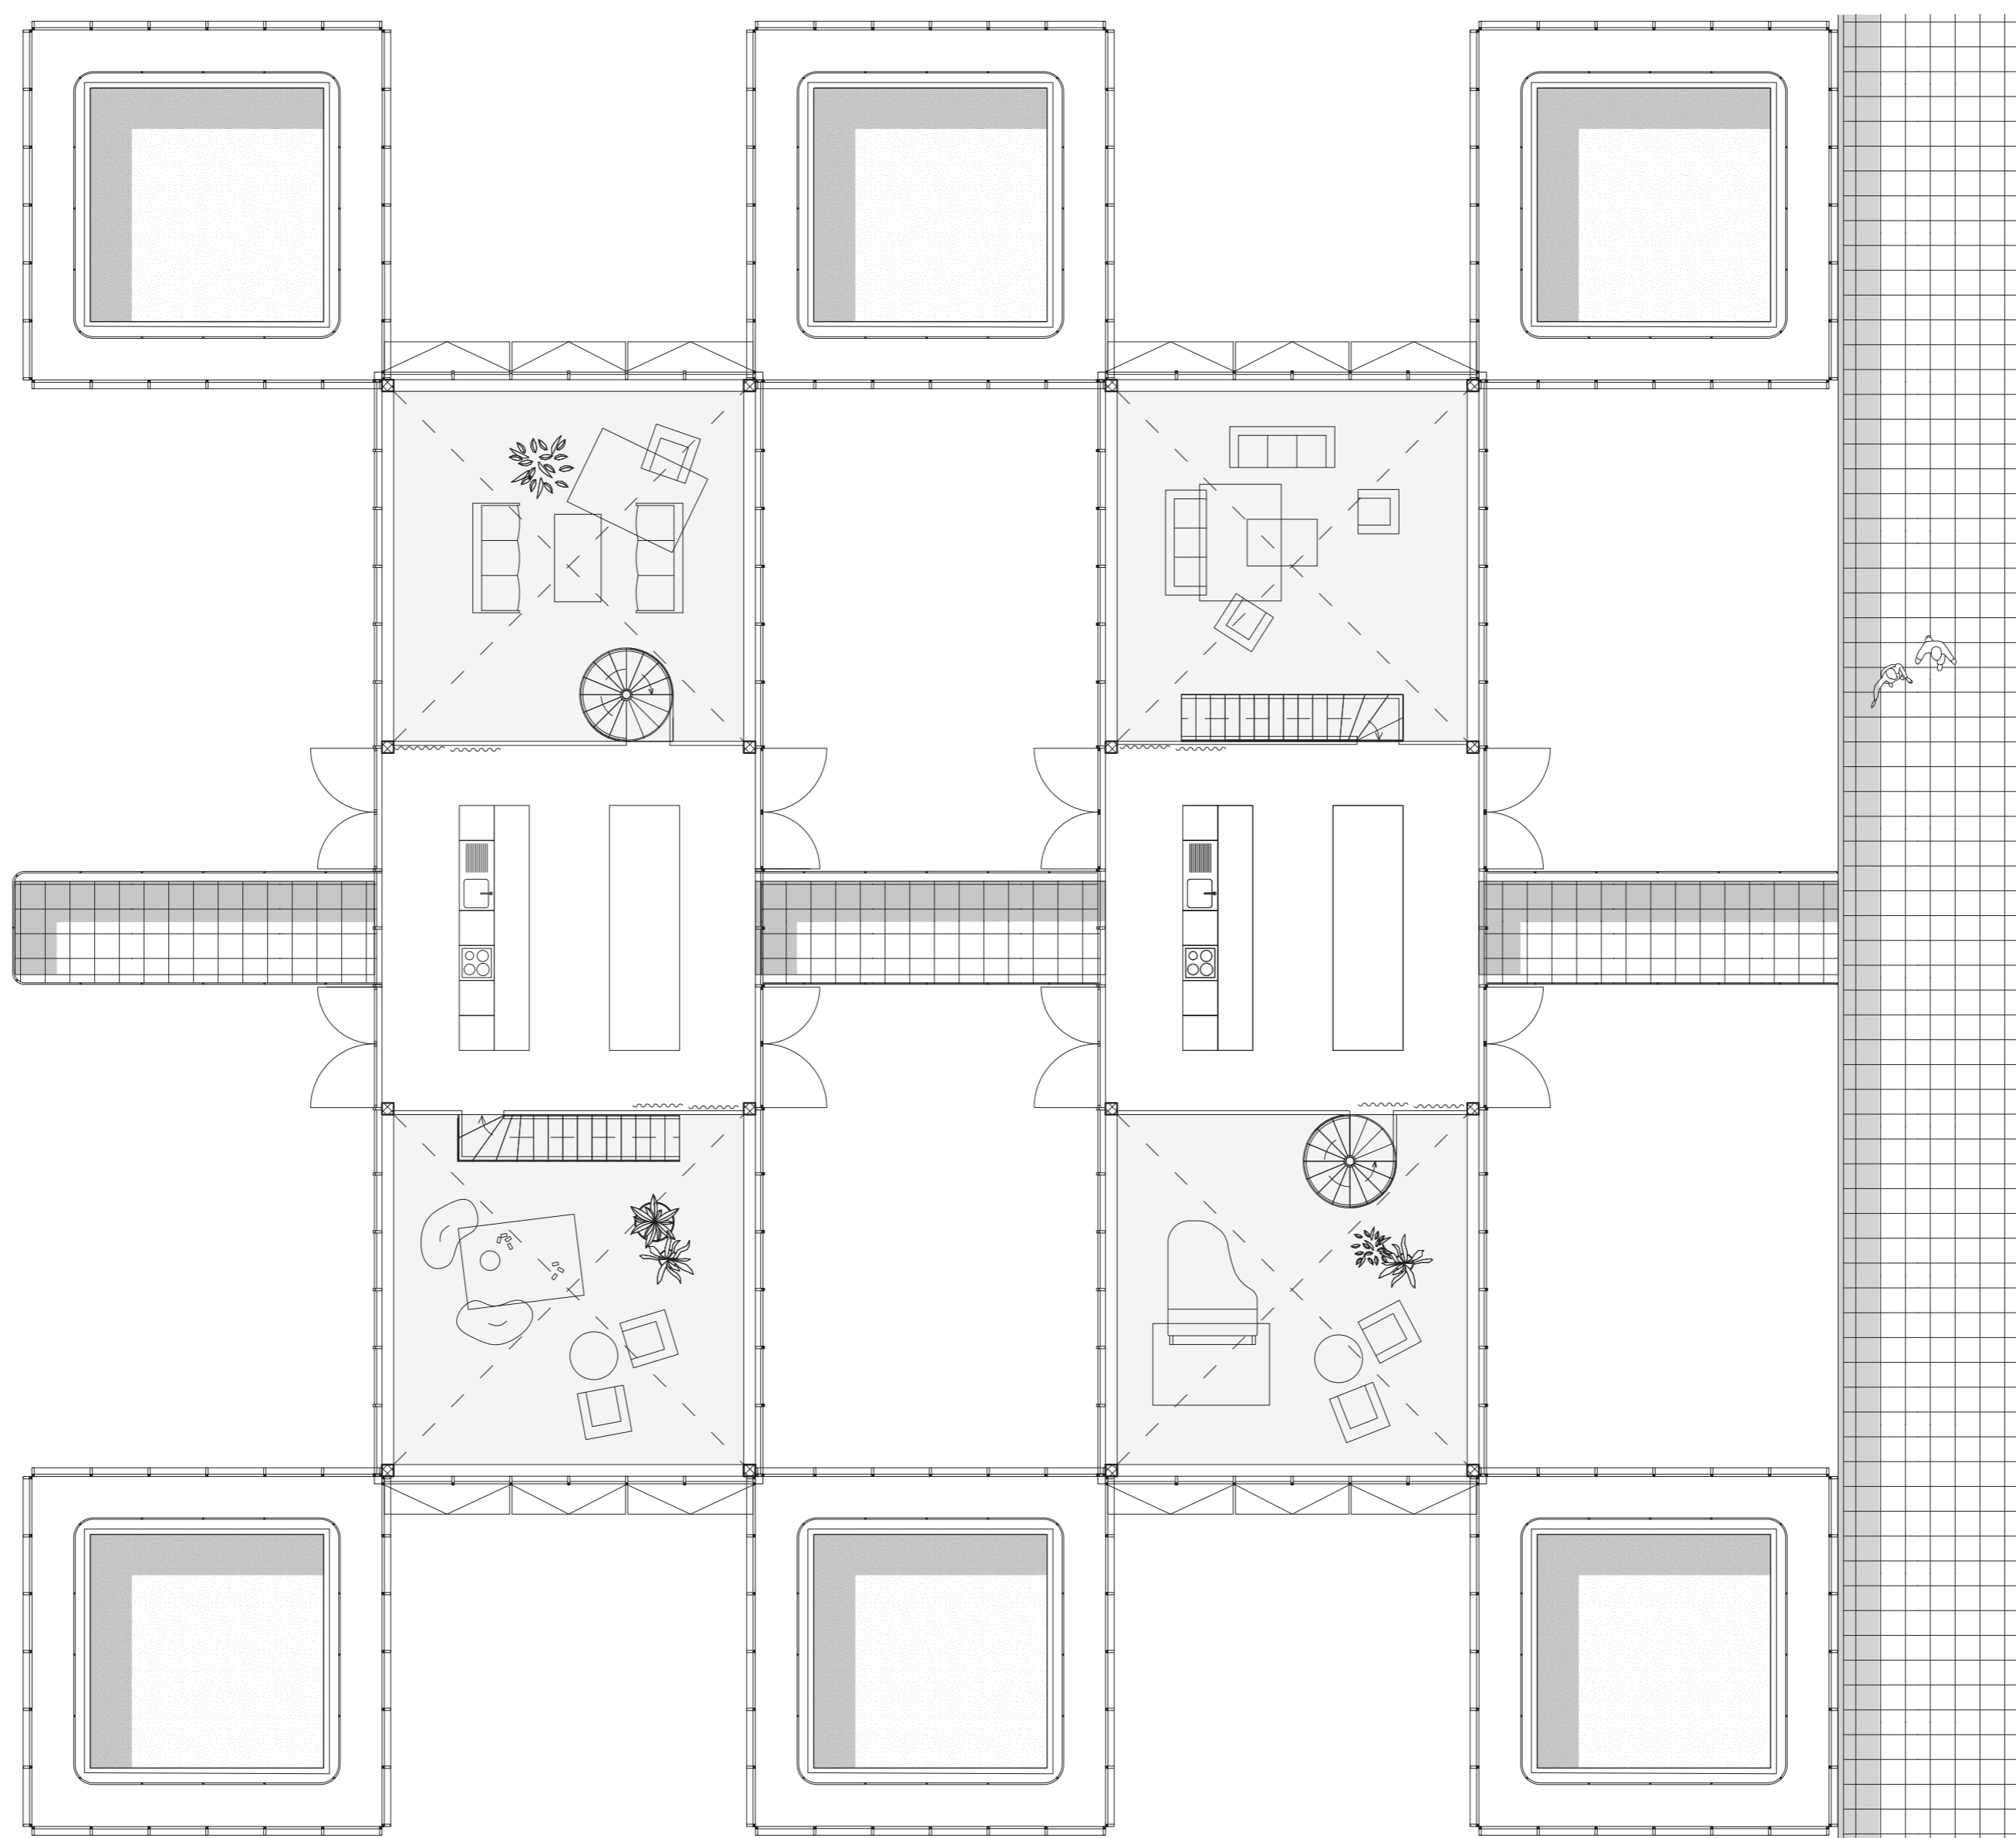

private cell

living unit

household

patio

corridor

roof

groundfloor plan *typology*
1.100

roof plan *typology*
1.100