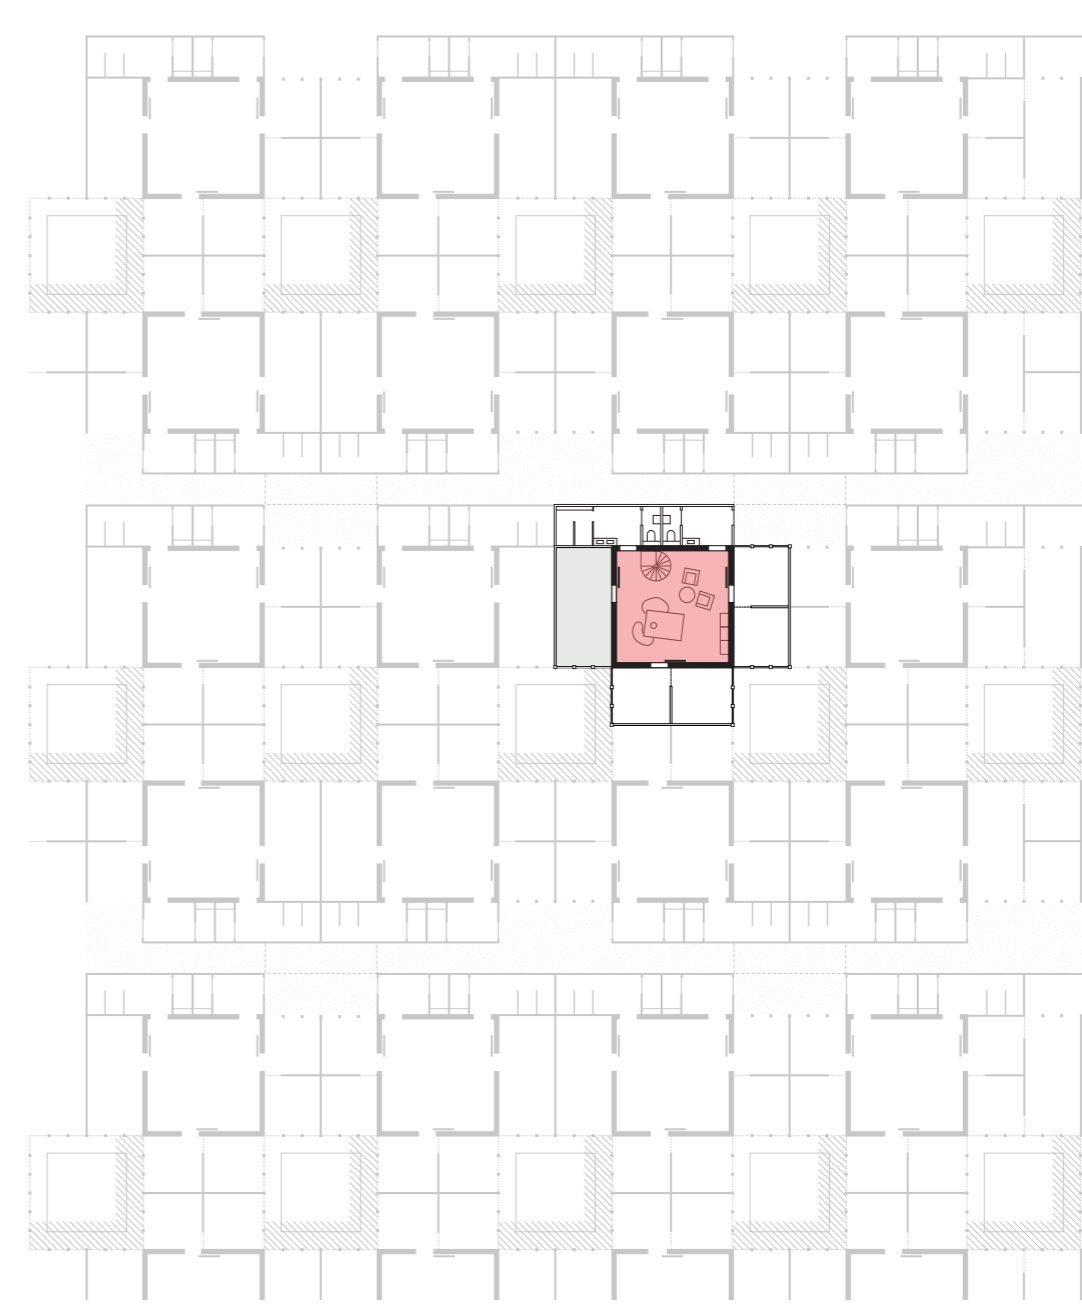

private cell

living unit

household

patio

corridor

roof

groundfloor plan *typology*
1.100

roof plan *typology*
1.100