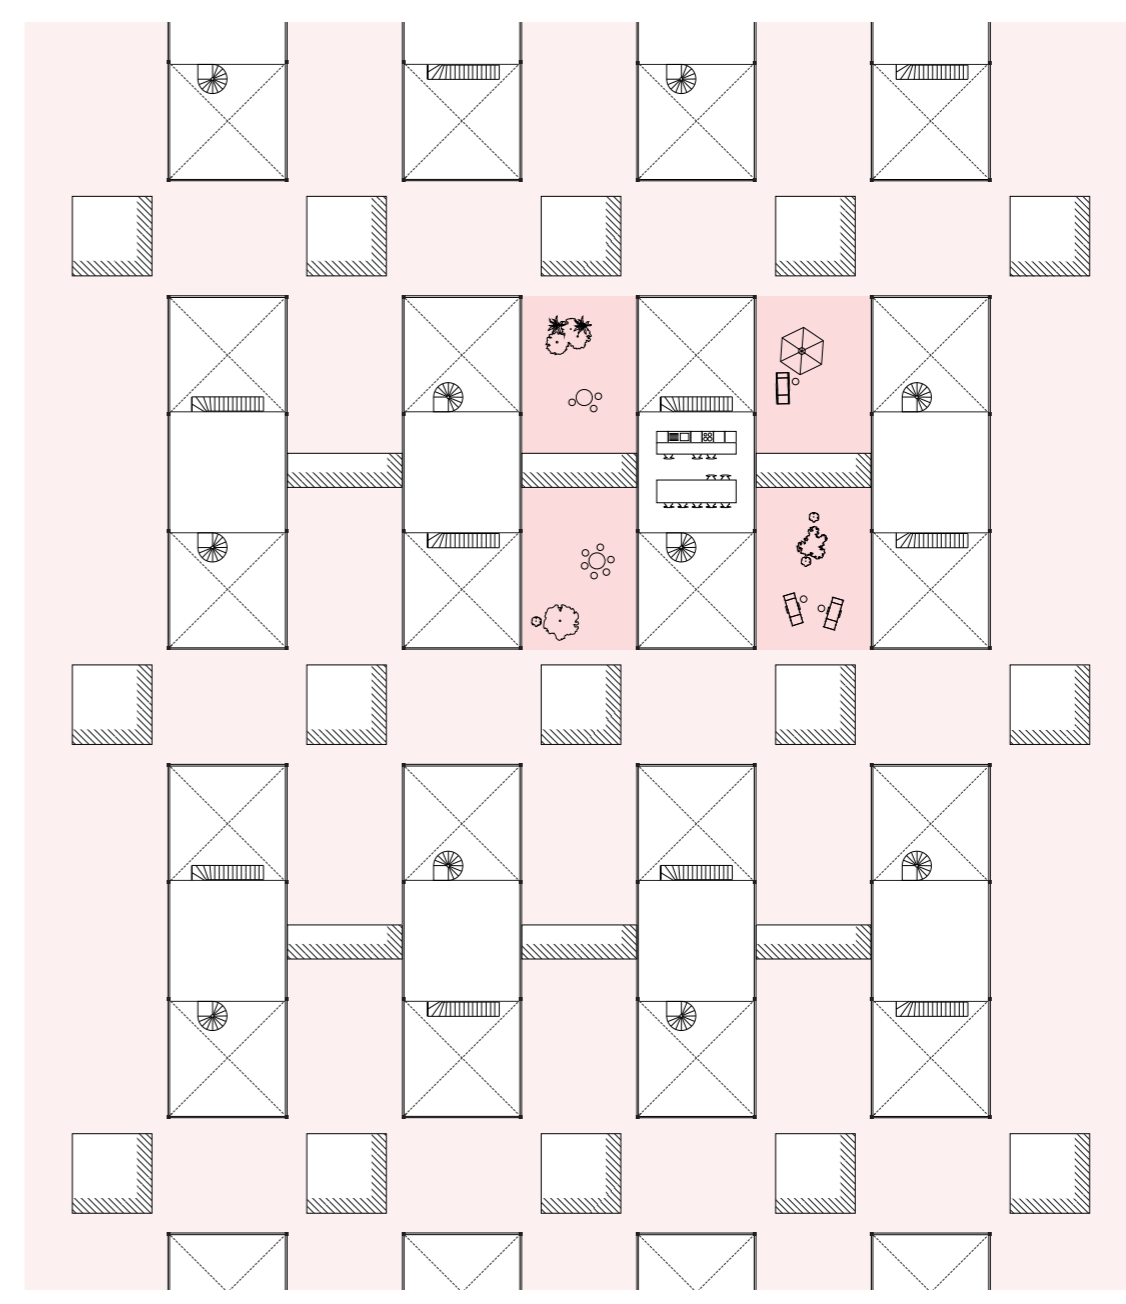

private cell

living unit

household

patio

corridor

roof

groundfloor plan *typology*
1.100

roof plan *typology*
1.100