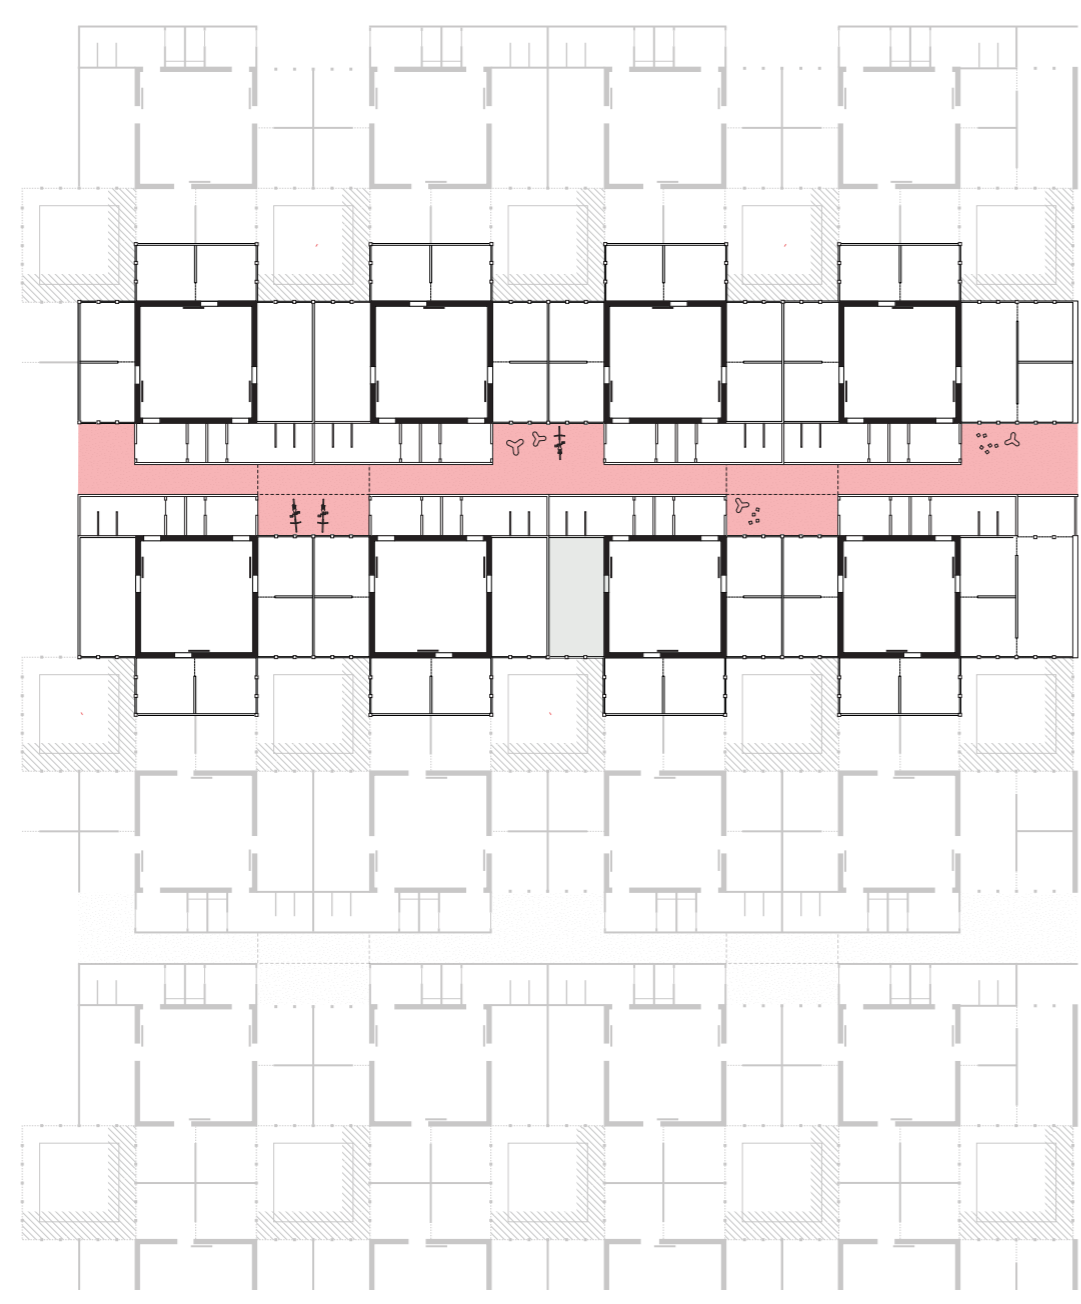

private cell

living unit

household

patio

corridor

roof

groundfloor plan *typology*
1.100

roof plan *typology*
1.100