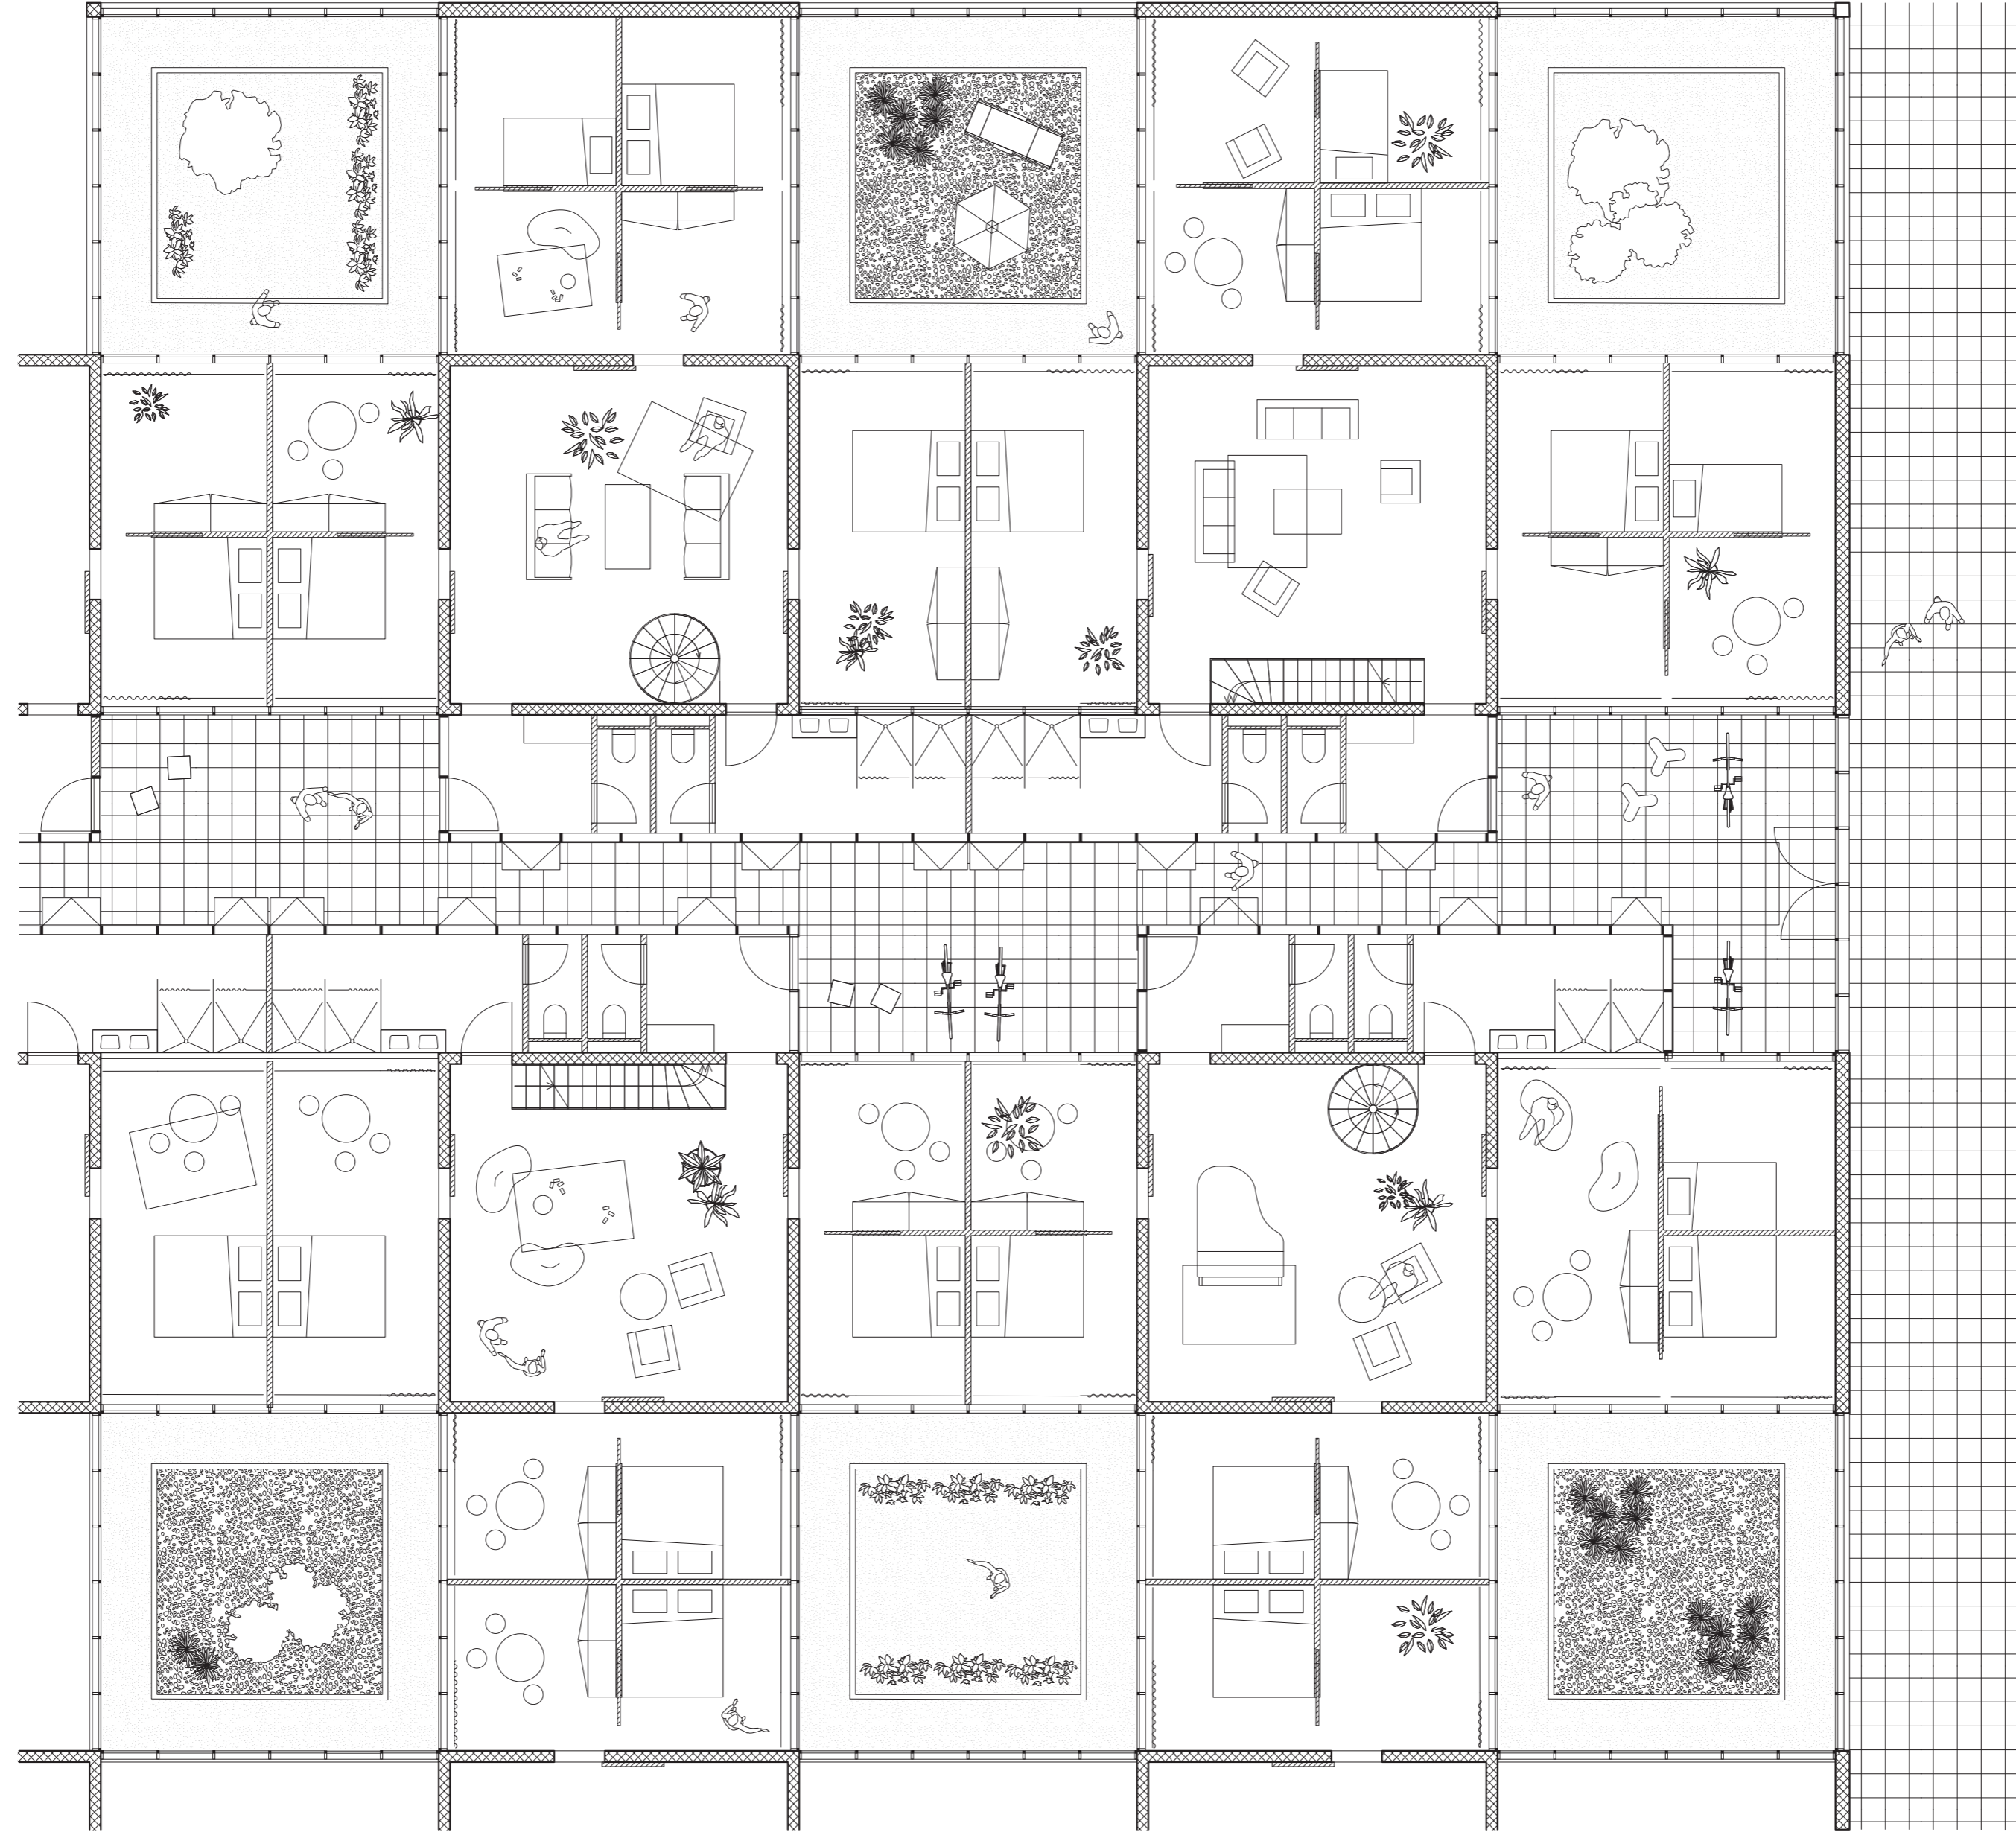

private cell

living unit

household

patio

corridor

roof

groundfloor plan *typology*
1.100

roof plan *typology*
1.100