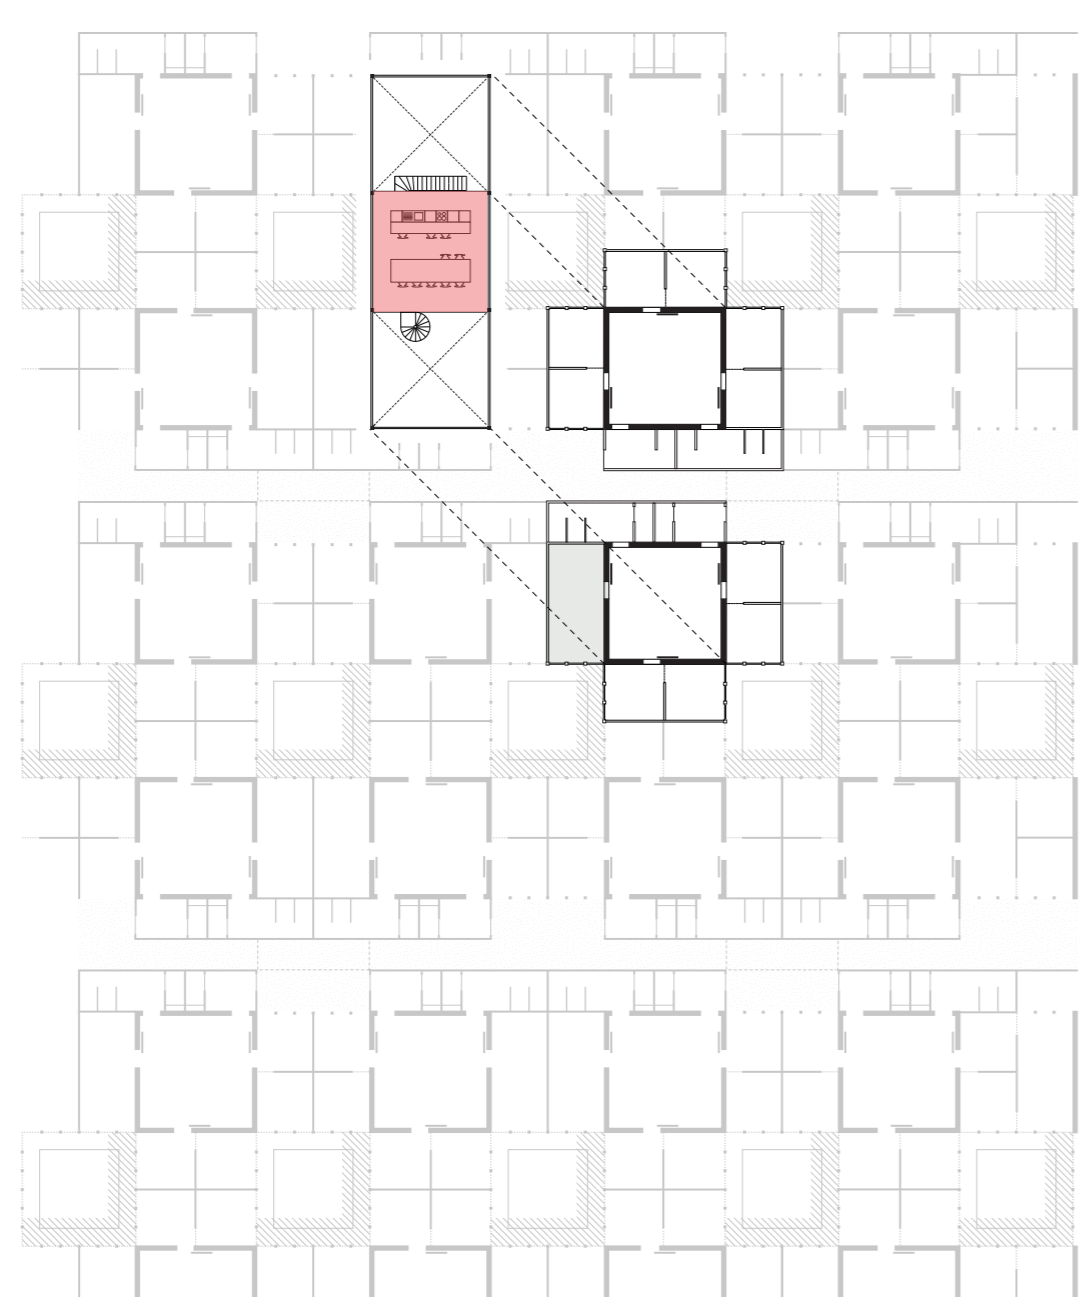

private cell

living unit

household

patio

corridor

roof

groundfloor plan *typology*
1.100

roof plan *typology*
1.100