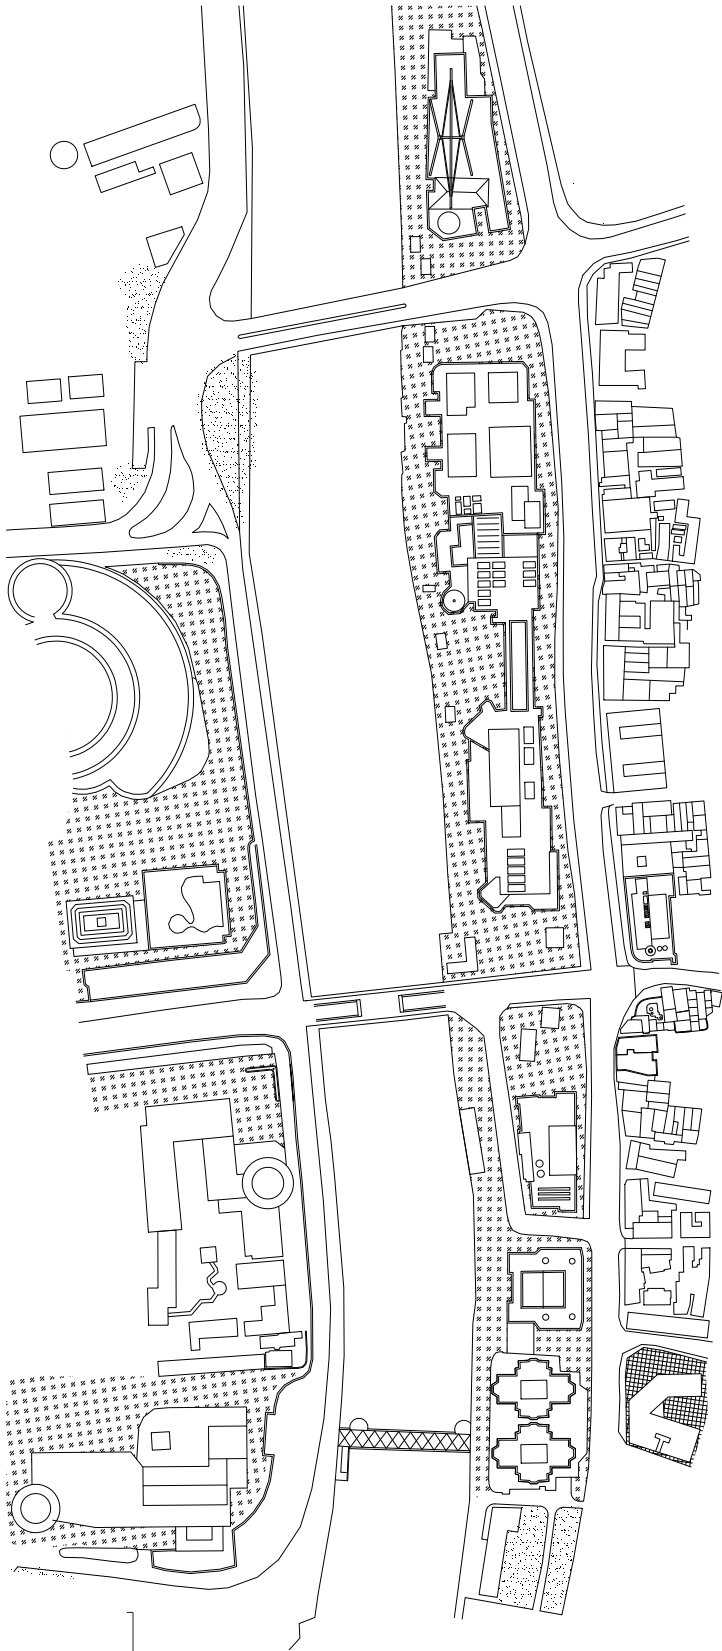

Fragments from Shiqi

MAPPING

平面
陳家寶

从石岐市來的分段

陳家寶
Garbo Chan

FRAGMENTS FROM SHIQI

平面

mapping
Garbo Chan

Penning road
Section 1 : 500

Trian street
Section 1 : 500

Sunwen west road

Section 1 : 500

Taian passageway

Section 1 : 500

Taian passageway
Plan 1 : 2500

100 m

Taian street
Plan 1 : 2500

100 m

Sunwen west road
Plan 1 : 2500

100 m

Teunling road
Plan 1 : 2500