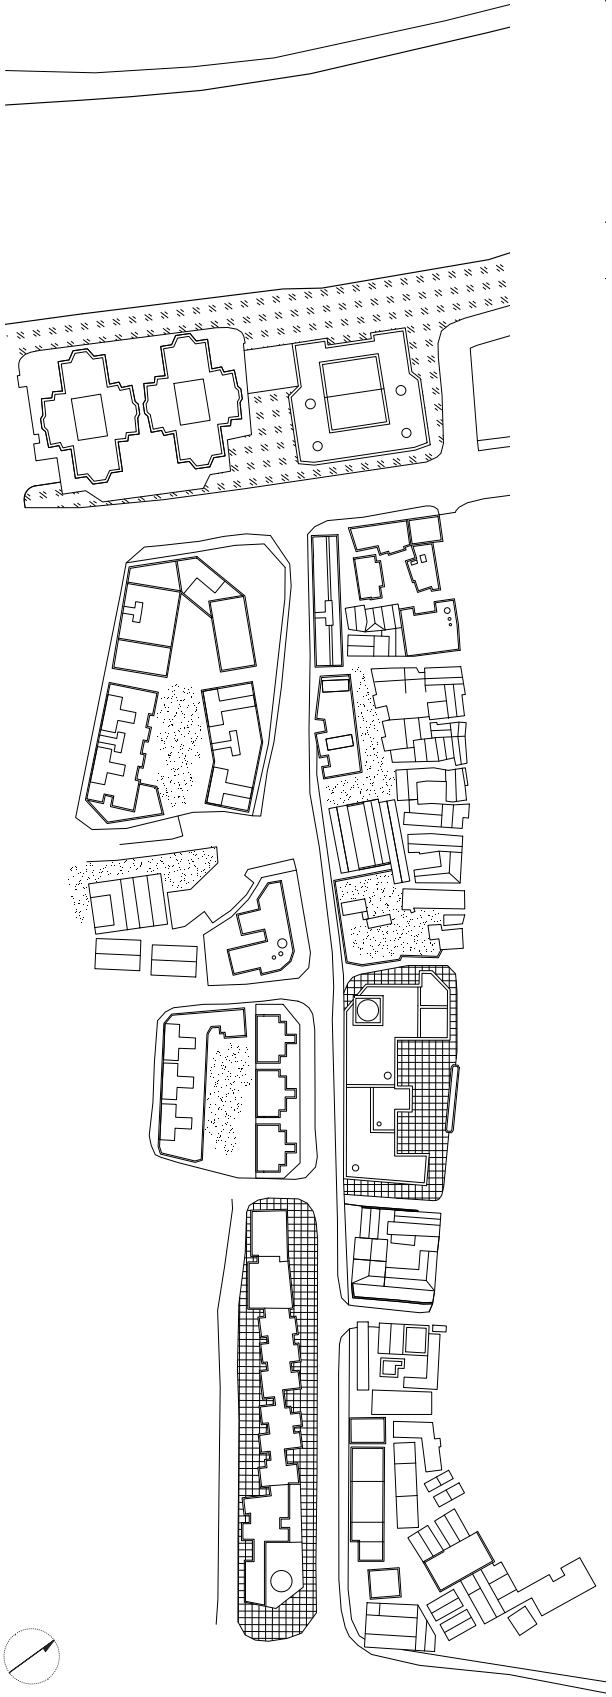

Fragments from Shiqi

MAPPING

平面
陳家寶

从石岐市來的分段

陳家寶
Garbo Chan

FRAGMENTS FROM SHIQI

平面

mapping
Garbo Chan

Penning road
Section 1 : 500

Trian street
Section 1 : 500

Sunwen west road

Section 1 : 500

Taian passageway

Section 1 : 500

Taian passageway
Plan 1 : 2500

100 m

Taian street
Plan 1 : 2500

100 m

Sunwen west road
Plan 1 : 2500

100 m

Teunling road
Plan 1 : 2500