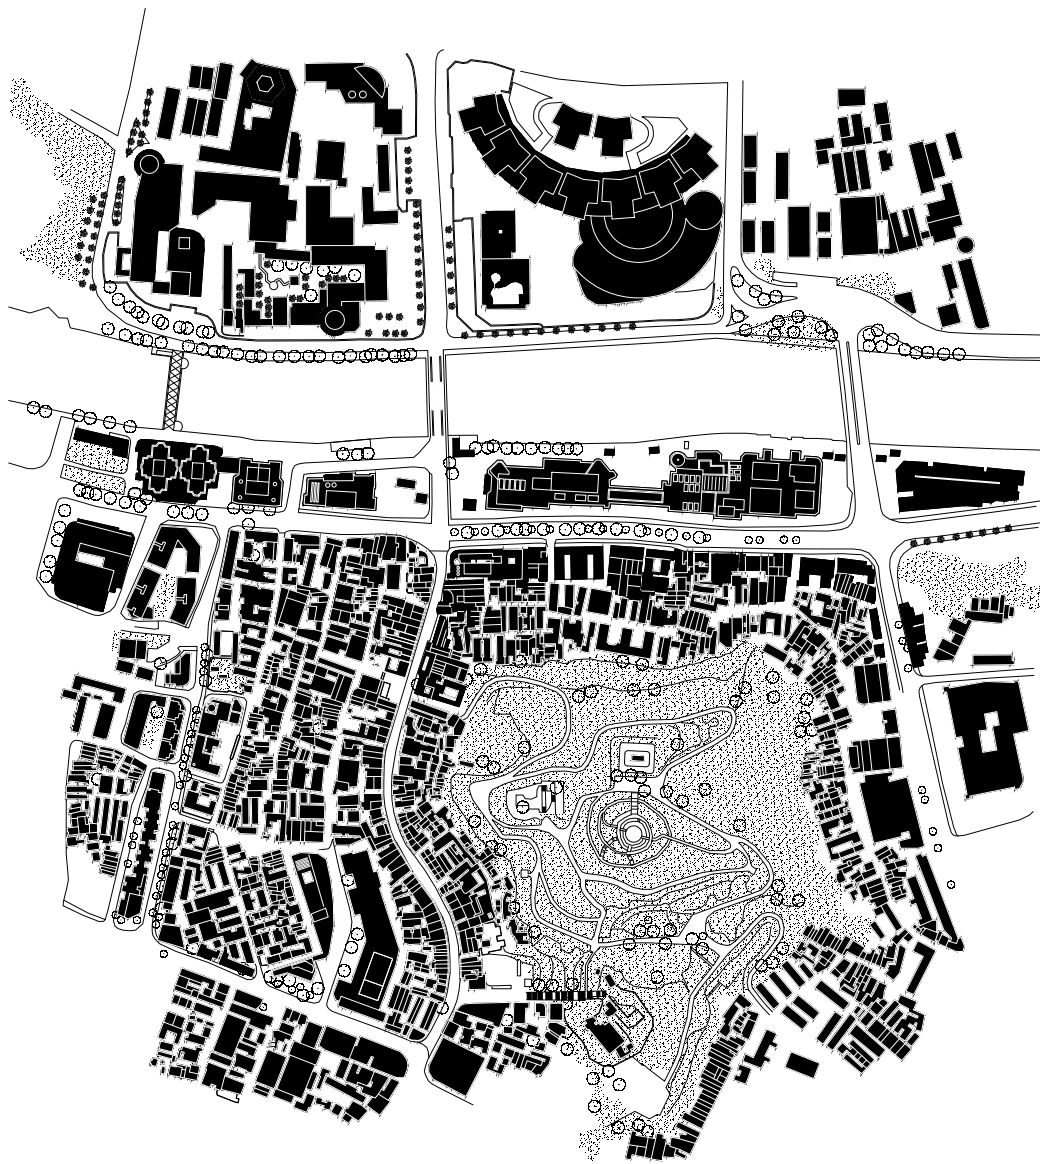

Fragments from Shiqi

MAPPING

平面
陳家寶

从石岐市來的分段

陳家寶
Garbo Chan

FRAGMENTS FROM SHIQI

平面

mapping
Garbo Chan

Penning road
Section 1 : 500

Trian street
Section 1 : 500

Sunwen west road

Section 1 : 500

Taian passageway

Section 1 : 500

Taian passageway
Plan 1 : 2500

100 m

Taian street
Plan 1 : 2500

100 m

Sunwen west road
Plan 1 : 2500

100 m

Teunling road
Plan 1 : 2500