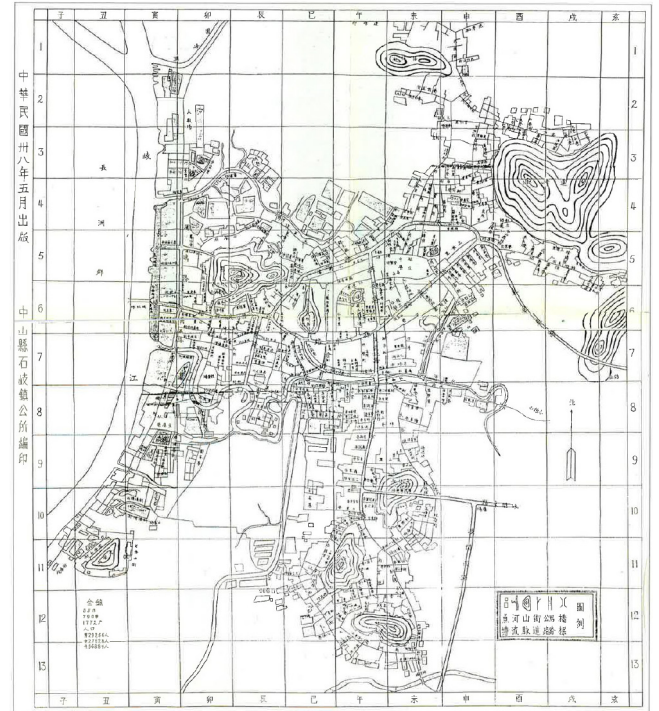

Fragments from Shiqi

ANNEX

从石岐市來的分段

附件 陳家寶

FRAGMENTS FROM SHIQI

附件

annex
Garbo Chan

OTHER MAPS

Plan of Xiangshan, mid-1750s.

¹ Wang, Xiaoyun, Chengzhang: Tushuo Zhongshan Chengqu Bianqian, (Zhongshan City: Lingnan Art Publishing House, 2016)

Plan of Xiangshan, end of the Qing dynasty
(end of 18th century).

¹ Wang, Xiaoyun, Chengzhang

Plan of Zhongshan, 1949.
¹ Wang, Xiaoyun, Chengzhang

Plan of the Shiqi area, 1990.
¹ Wang, Xiaoyun, Chengzhang

OTHER DRAWINGS

0 10米

Housing division plans of typical Lingnan housing. Lingnan includes all traditional and vernacular architecture from the Guangdong region, where, rather than the more famous courtyard, the street was the main backbone for the development of the villages tissues.

Plan and section of house in Lingnan style,
 early 20th century.
² Lu, Qi

Plan and section of house in Lingnan style,
early 20th century.
² Lu, Qi

Plans, sections and type elevations of townhouses from
the Guangdong region, early 20th century.
² Lu, Qi