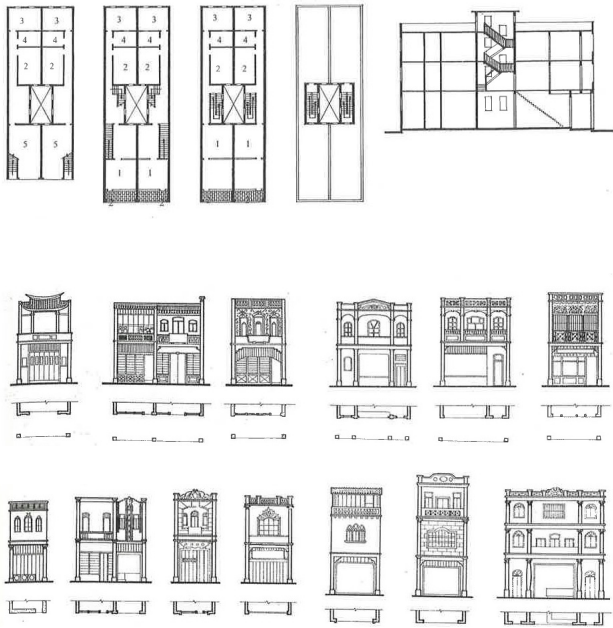

¹ Wang, Xiaoyun, Chengzhang

Plan of Zhongshan, 1949.
¹ Wang, Xiaoyun, Chengzhang

Plan of the Shiqi area, 1990.
¹ Wang, Xiaoyun, Chengzhang

OTHER DRAWINGS

0 10米

Housing division plans of typical Lingnan housing. Lingnan includes all traditional and vernacular architecture from the Guangdong region, where, rather than the more famous courtyard, the street was the main backbone for the development of the villages tissues.

² Lu, Qi, Guangdong Min Ju, Zhongguo Min Ju Jian Zhu Cong Shu, Di 1 ban (Beijing: Zhongguo jian zhu gong ye chu ban she, 2008)

Typical plan and section of traditional
Lingnan house for one family.
² Lu, Qi

Plan and section of house in Lingnan style,
 early 20th century.
² Lu, Qi

Plan and section of house in Lingnan style,
early 20th century.
² Lu, Qi

Plans, sections and type elevations of townhouses from
the Guangdong region, early 20th century.
² Lu, Qi