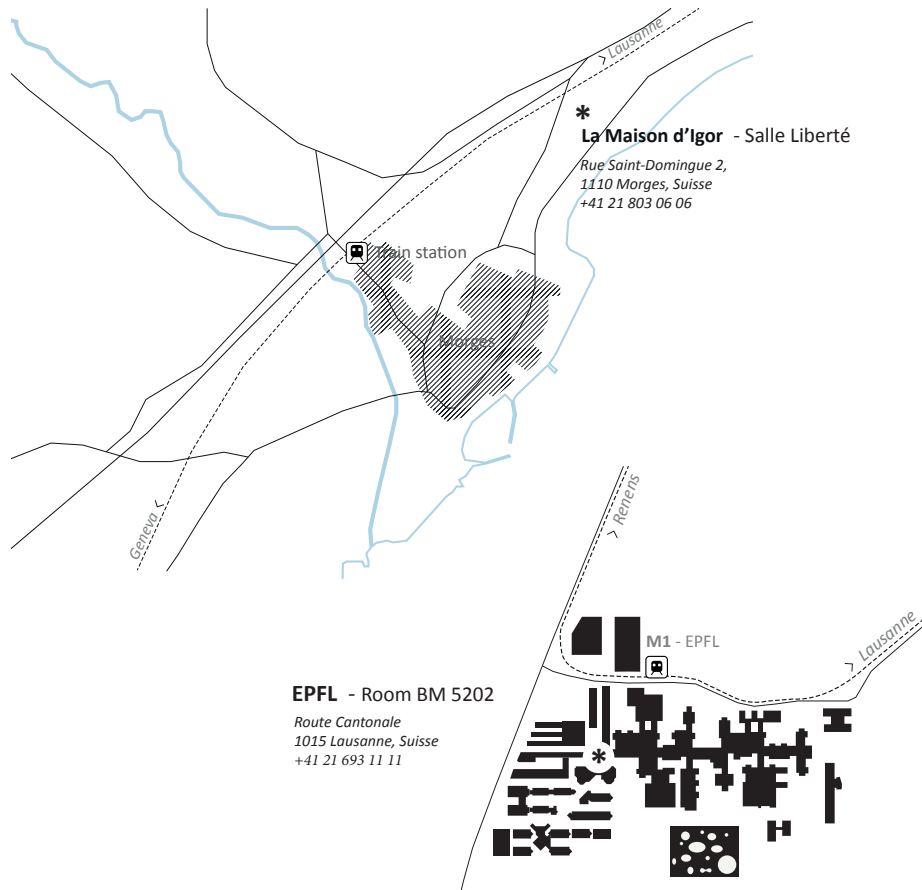

COMPARING HABITATS

INTERNATIONAL PHD SEMINAR

*Organized by the Laboratory of Urbanism (EPFL)
Habitat Research Center (EPFL)
Institute for Geography and Sustainability (UNIL)
in the frame of Swissuniversities Program
for the Doctoral Program of Architecture and Sciences of the City (EPFL)*

Scientific Committee

Prof. Christian Arnsperger, Institute of Geography and Sustainability, UNIL

Dr. Martina Barcellona, Laboratory of Urbanism, EPFL

Mer Elena Cogato Lanza, Laboratory of Urbanism, EPFL (Chair)

Mer Florence Graezer Bideau, College of Humanities, EPFL

Prof. Paola Viganò, Laboratory of Urbanism, Director of Habitat Research Center, EPFL

12th-14th June 2017

EPFL, Lausanne - Maison d'Igor, Morges

SEMINAR PROGRAM

swissuniversities

Unil
UNIL | Université de Lausanne

HABITAT
RESEARCH CENTER

EPFL
ÉCOLE POLYTECHNIQUE
FÉDÉRALE DE LAUSANNE

EPFL | LAB-U | IGD | UNIL | EDAR