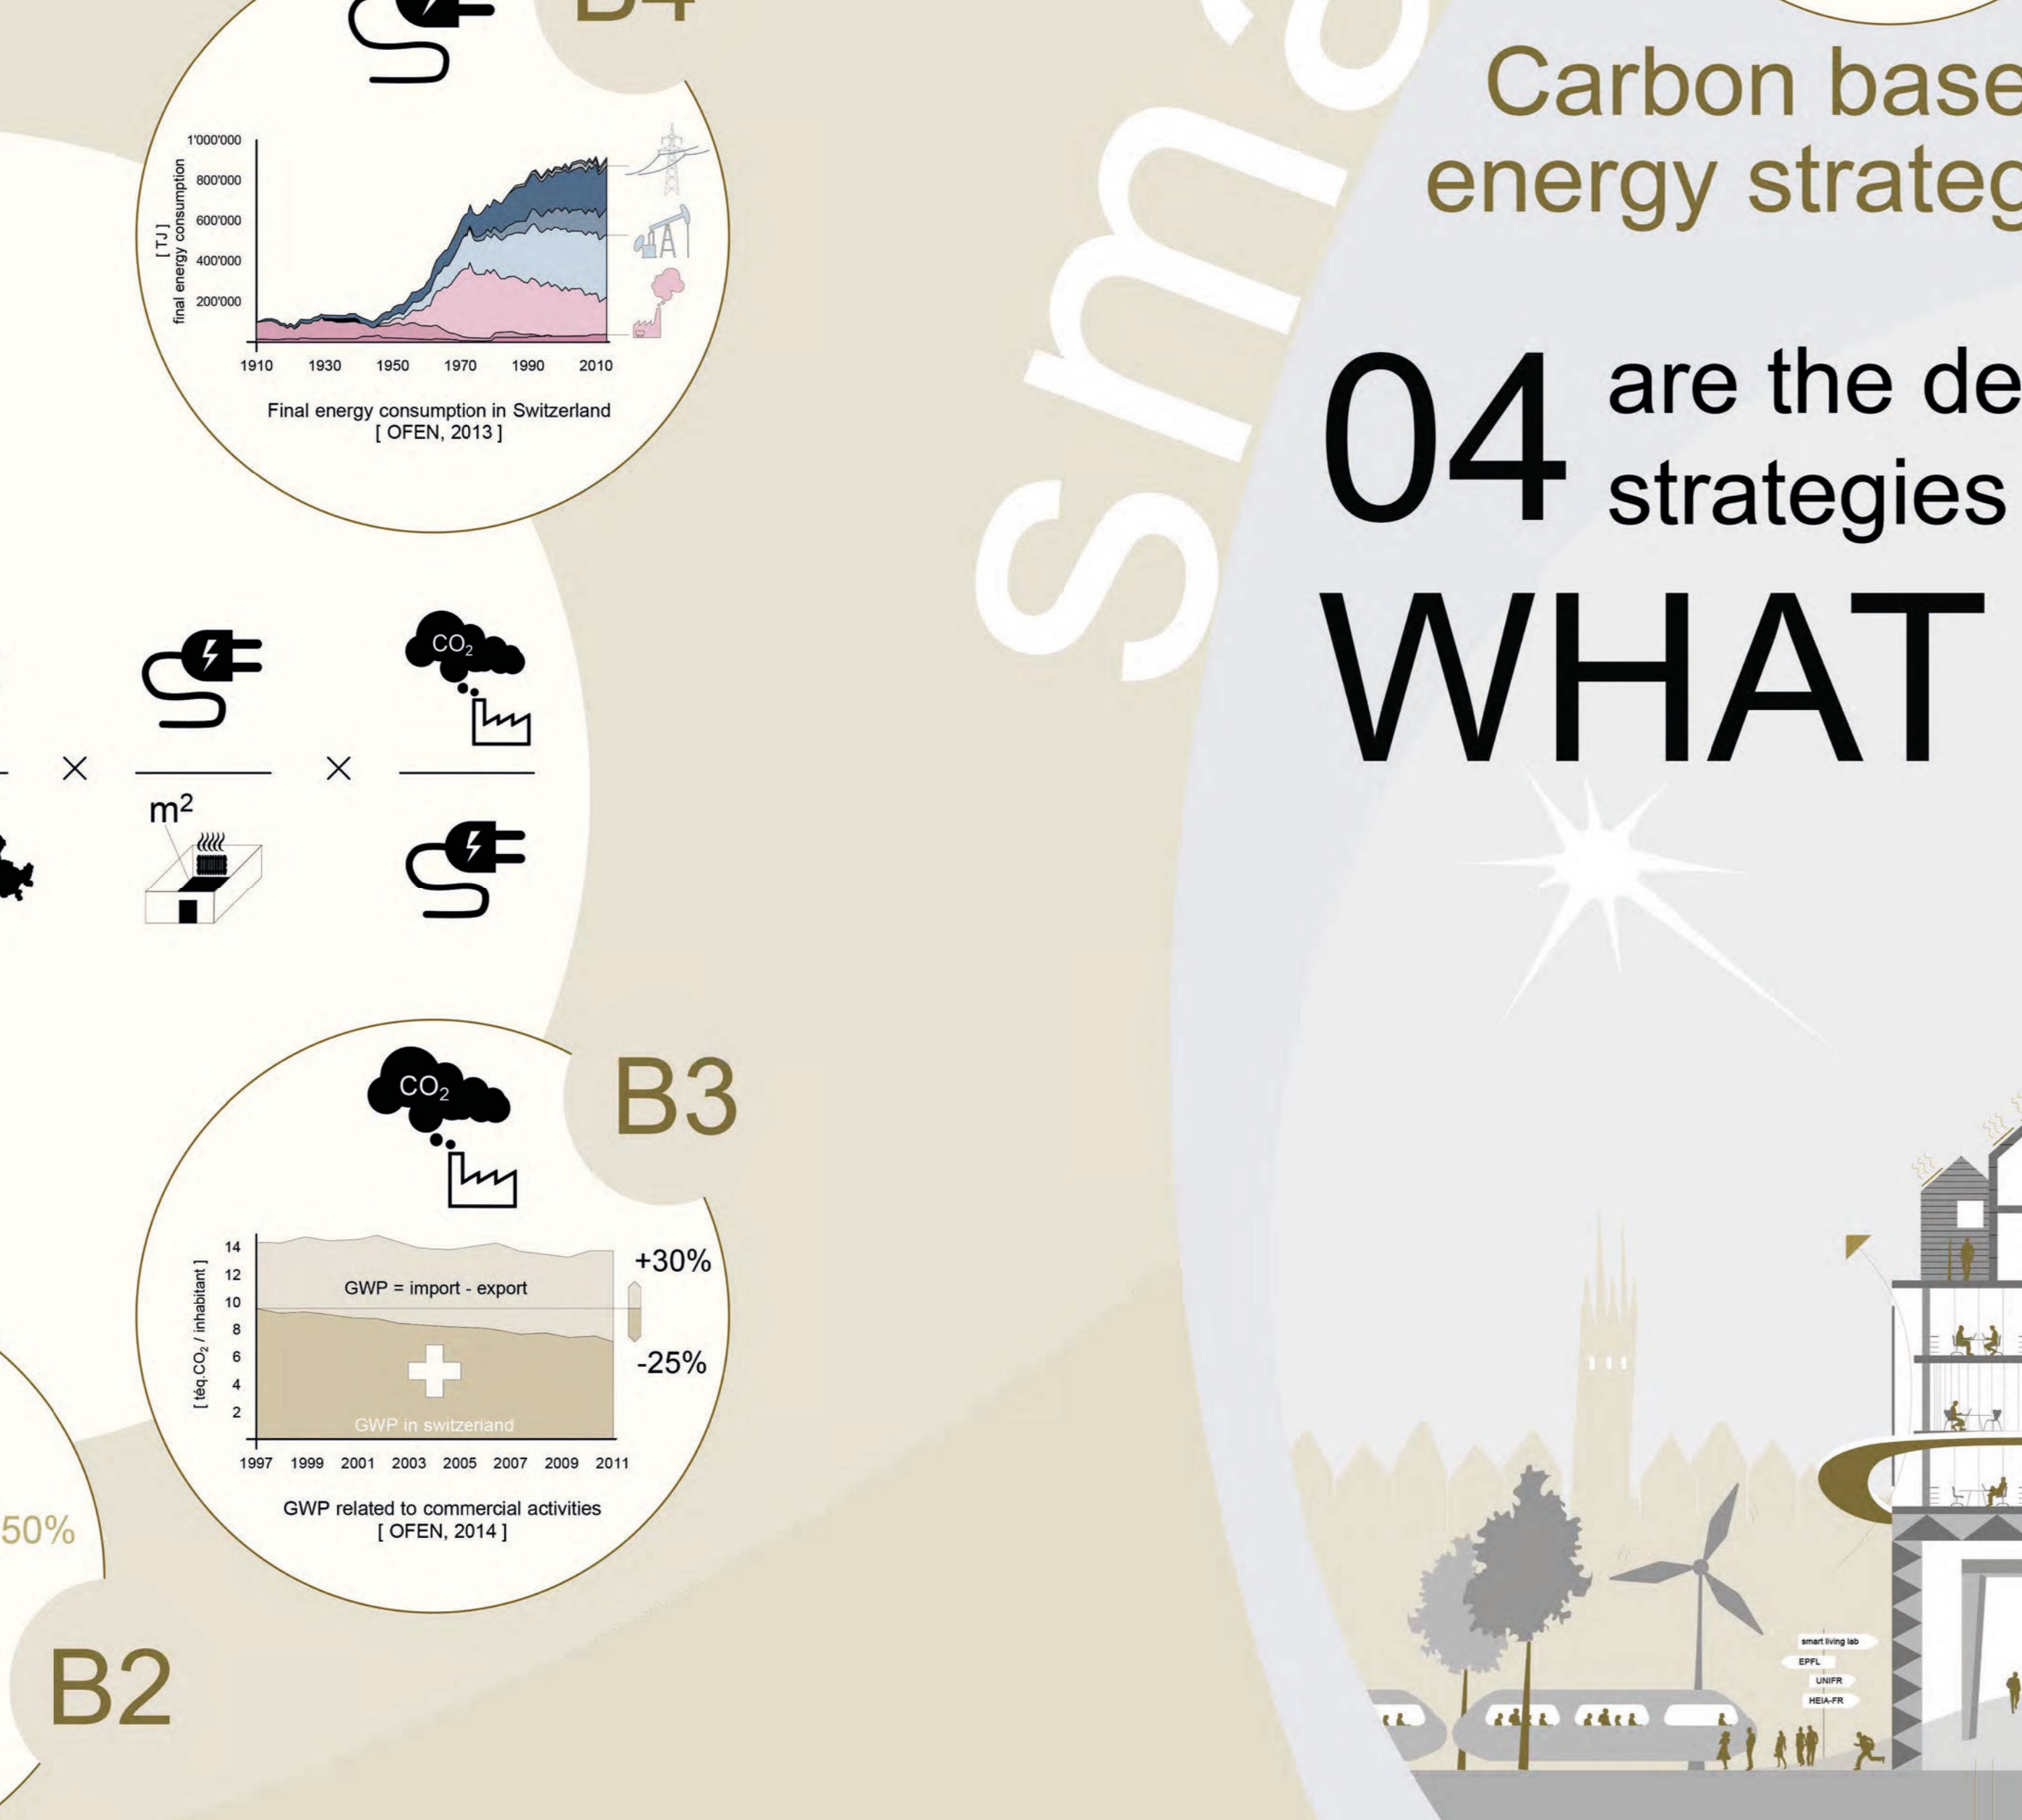

Kaya identity at world scale **A**

01 a research program **WHY?**

05 to design the smart living building **HOW?**

Credits

POSTER: BUILDING 2050 / Research group for the smart living building
 SCIENTIFIC CONTENT: BUILDING 2050 / Research group for the smart living building
 ENERGY / Institute for Applied Research into Energy Systems EPFL-ICAL LAB / Emerging technologies through design
 HUMAN-IST / Human Centered Interaction Science and Technology
 LAST / Laboratory of Architecture and Sustainable Technologies
 LASUR / Urban Sociology Laboratory
 LIPID / Interdisciplinary Laboratory of Performance-Integrated Design
 TRANSFORM / Heritage, Construction And Users