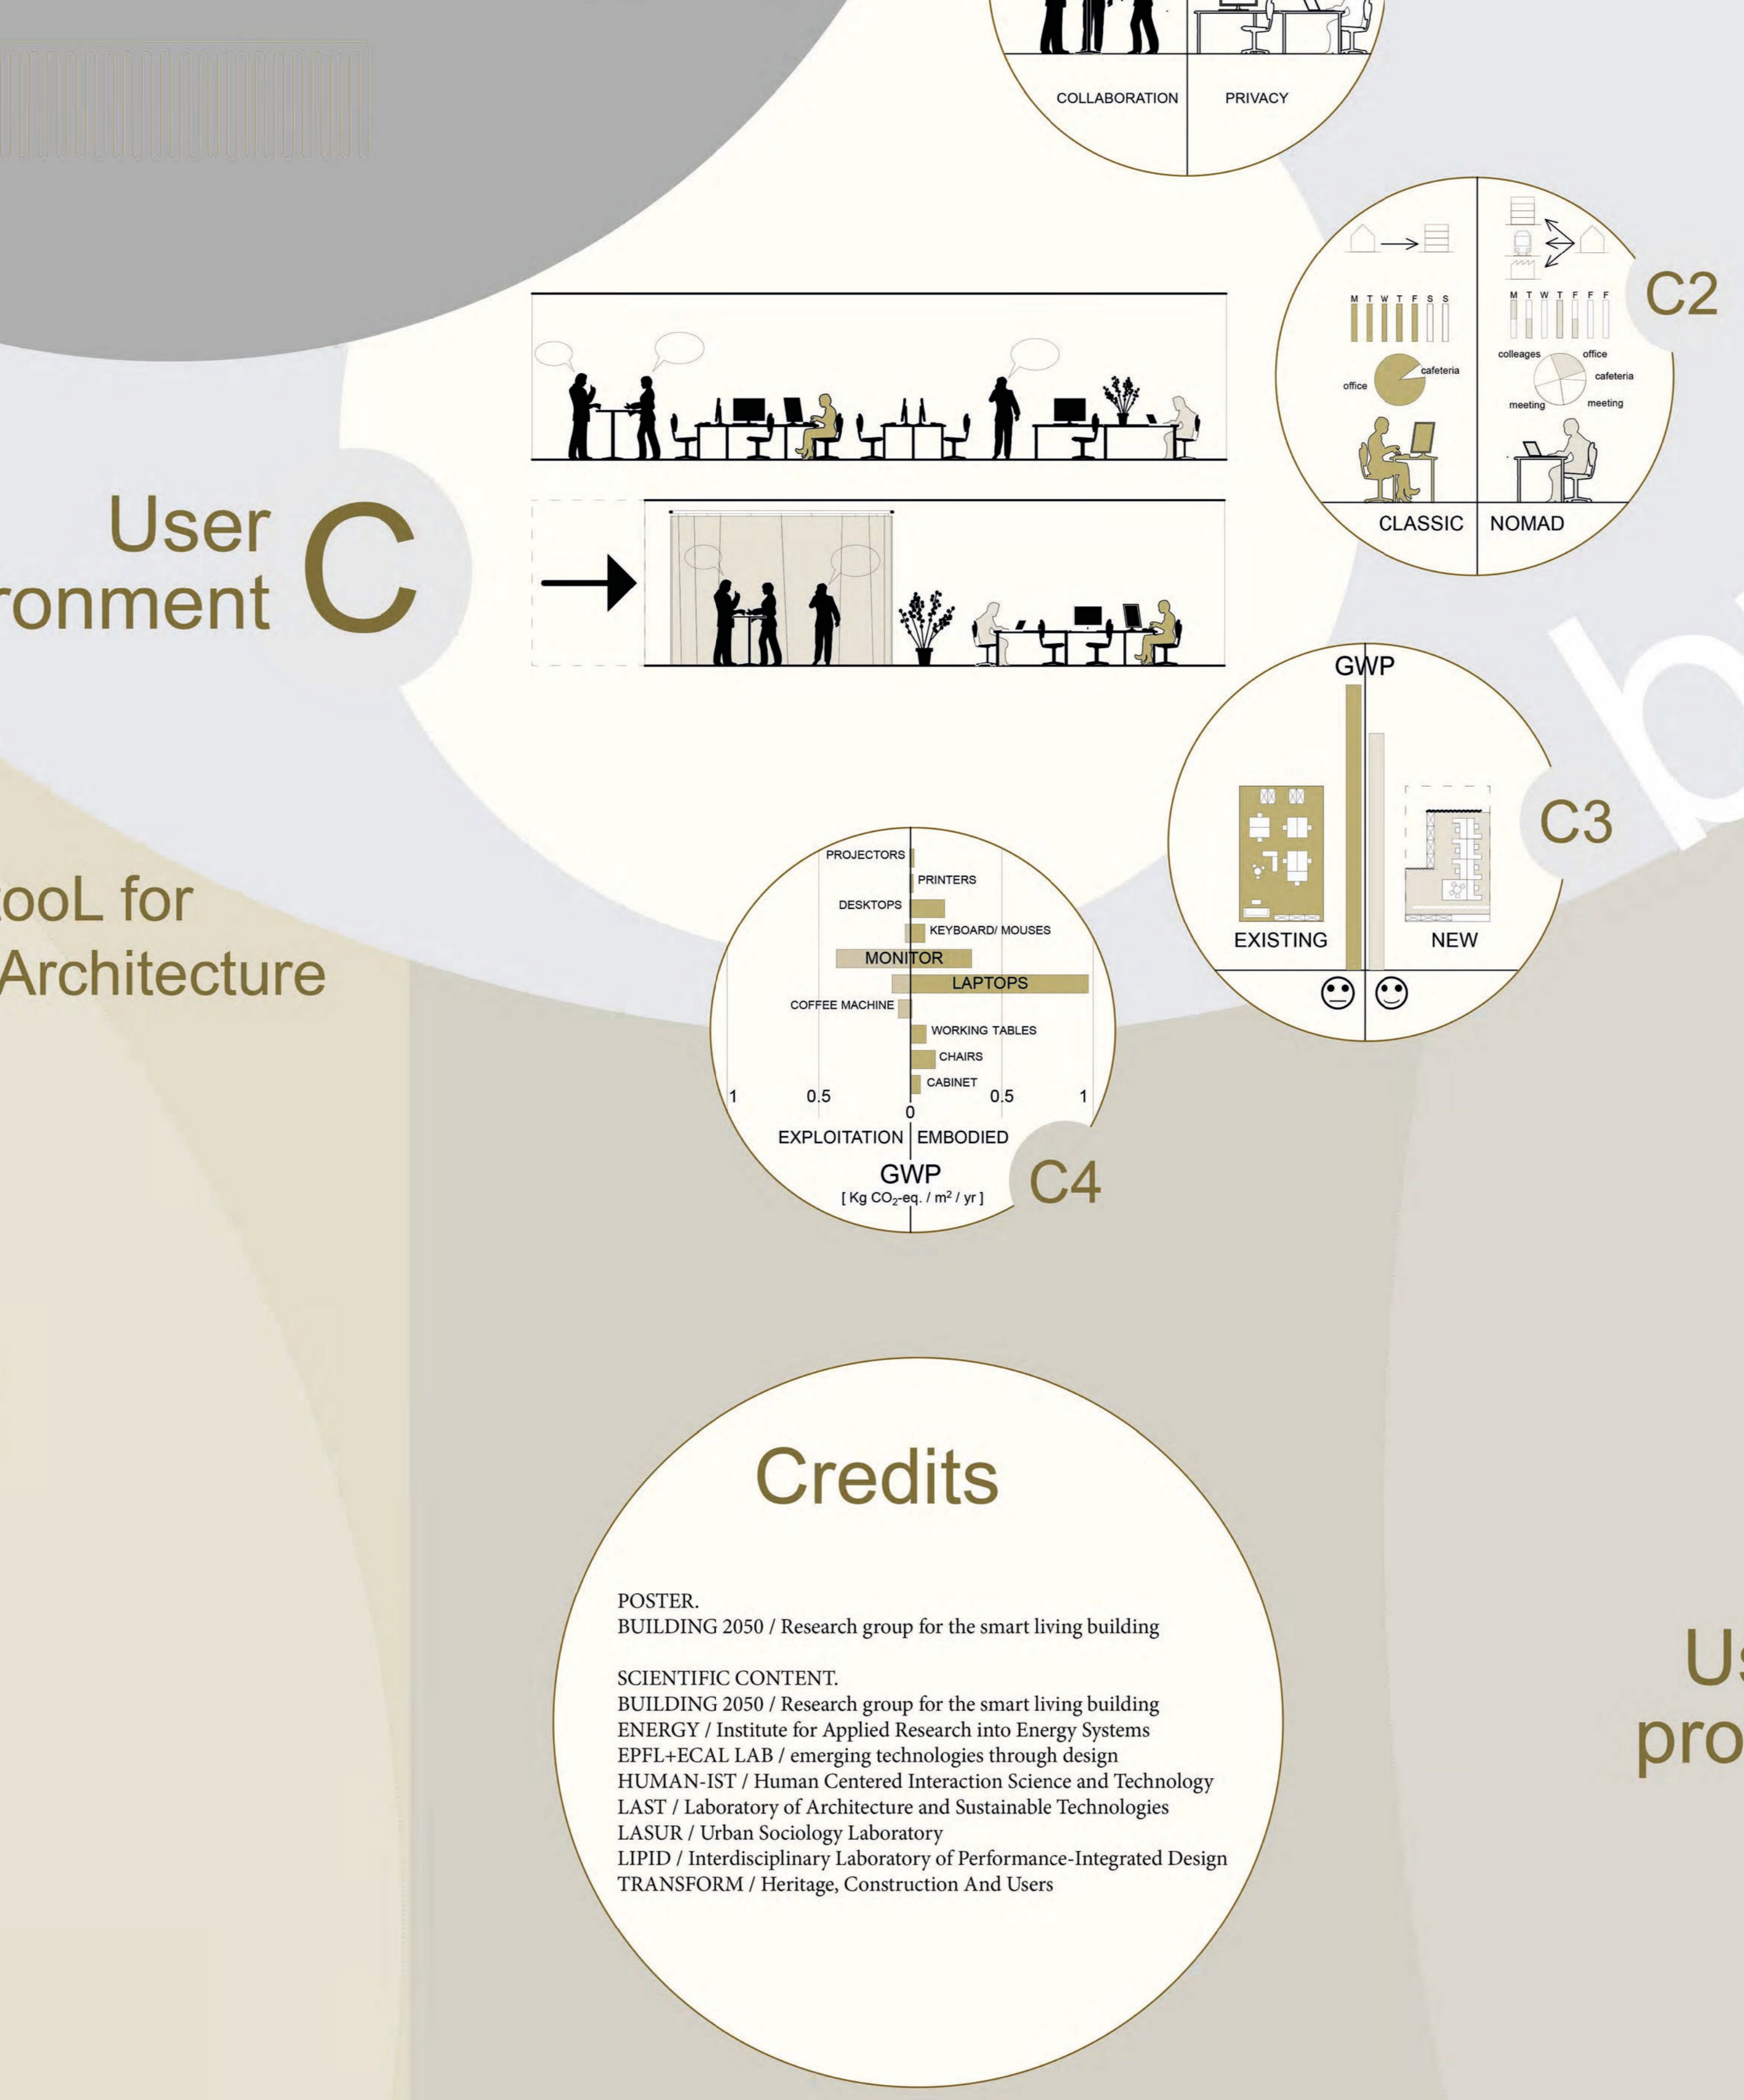

Kaya identity at world scale **A**

01 a research program **WHY?**

05 to design the smart living building **HOW?**

Credits

POSTER: BUILDING 2050 / Research group for the smart living building
 SCIENTIFIC CONTENT: BUILDING 2050 / Research group for the smart living building
 ENERGY / Institute for Applied Research into Energy Systems EPFL-ICAL LAB / Emerging technologies through design
 HUMAN-IST / Human Centered Interaction Science and Technology
 LAST / Laboratory of Architecture and Sustainable Technologies
 LASUR / Urban Sociology Laboratory
 LIPID / Interdisciplinary Laboratory of Performance-Integrated Design
 TRANSFORM / Heritage, Construction And Users