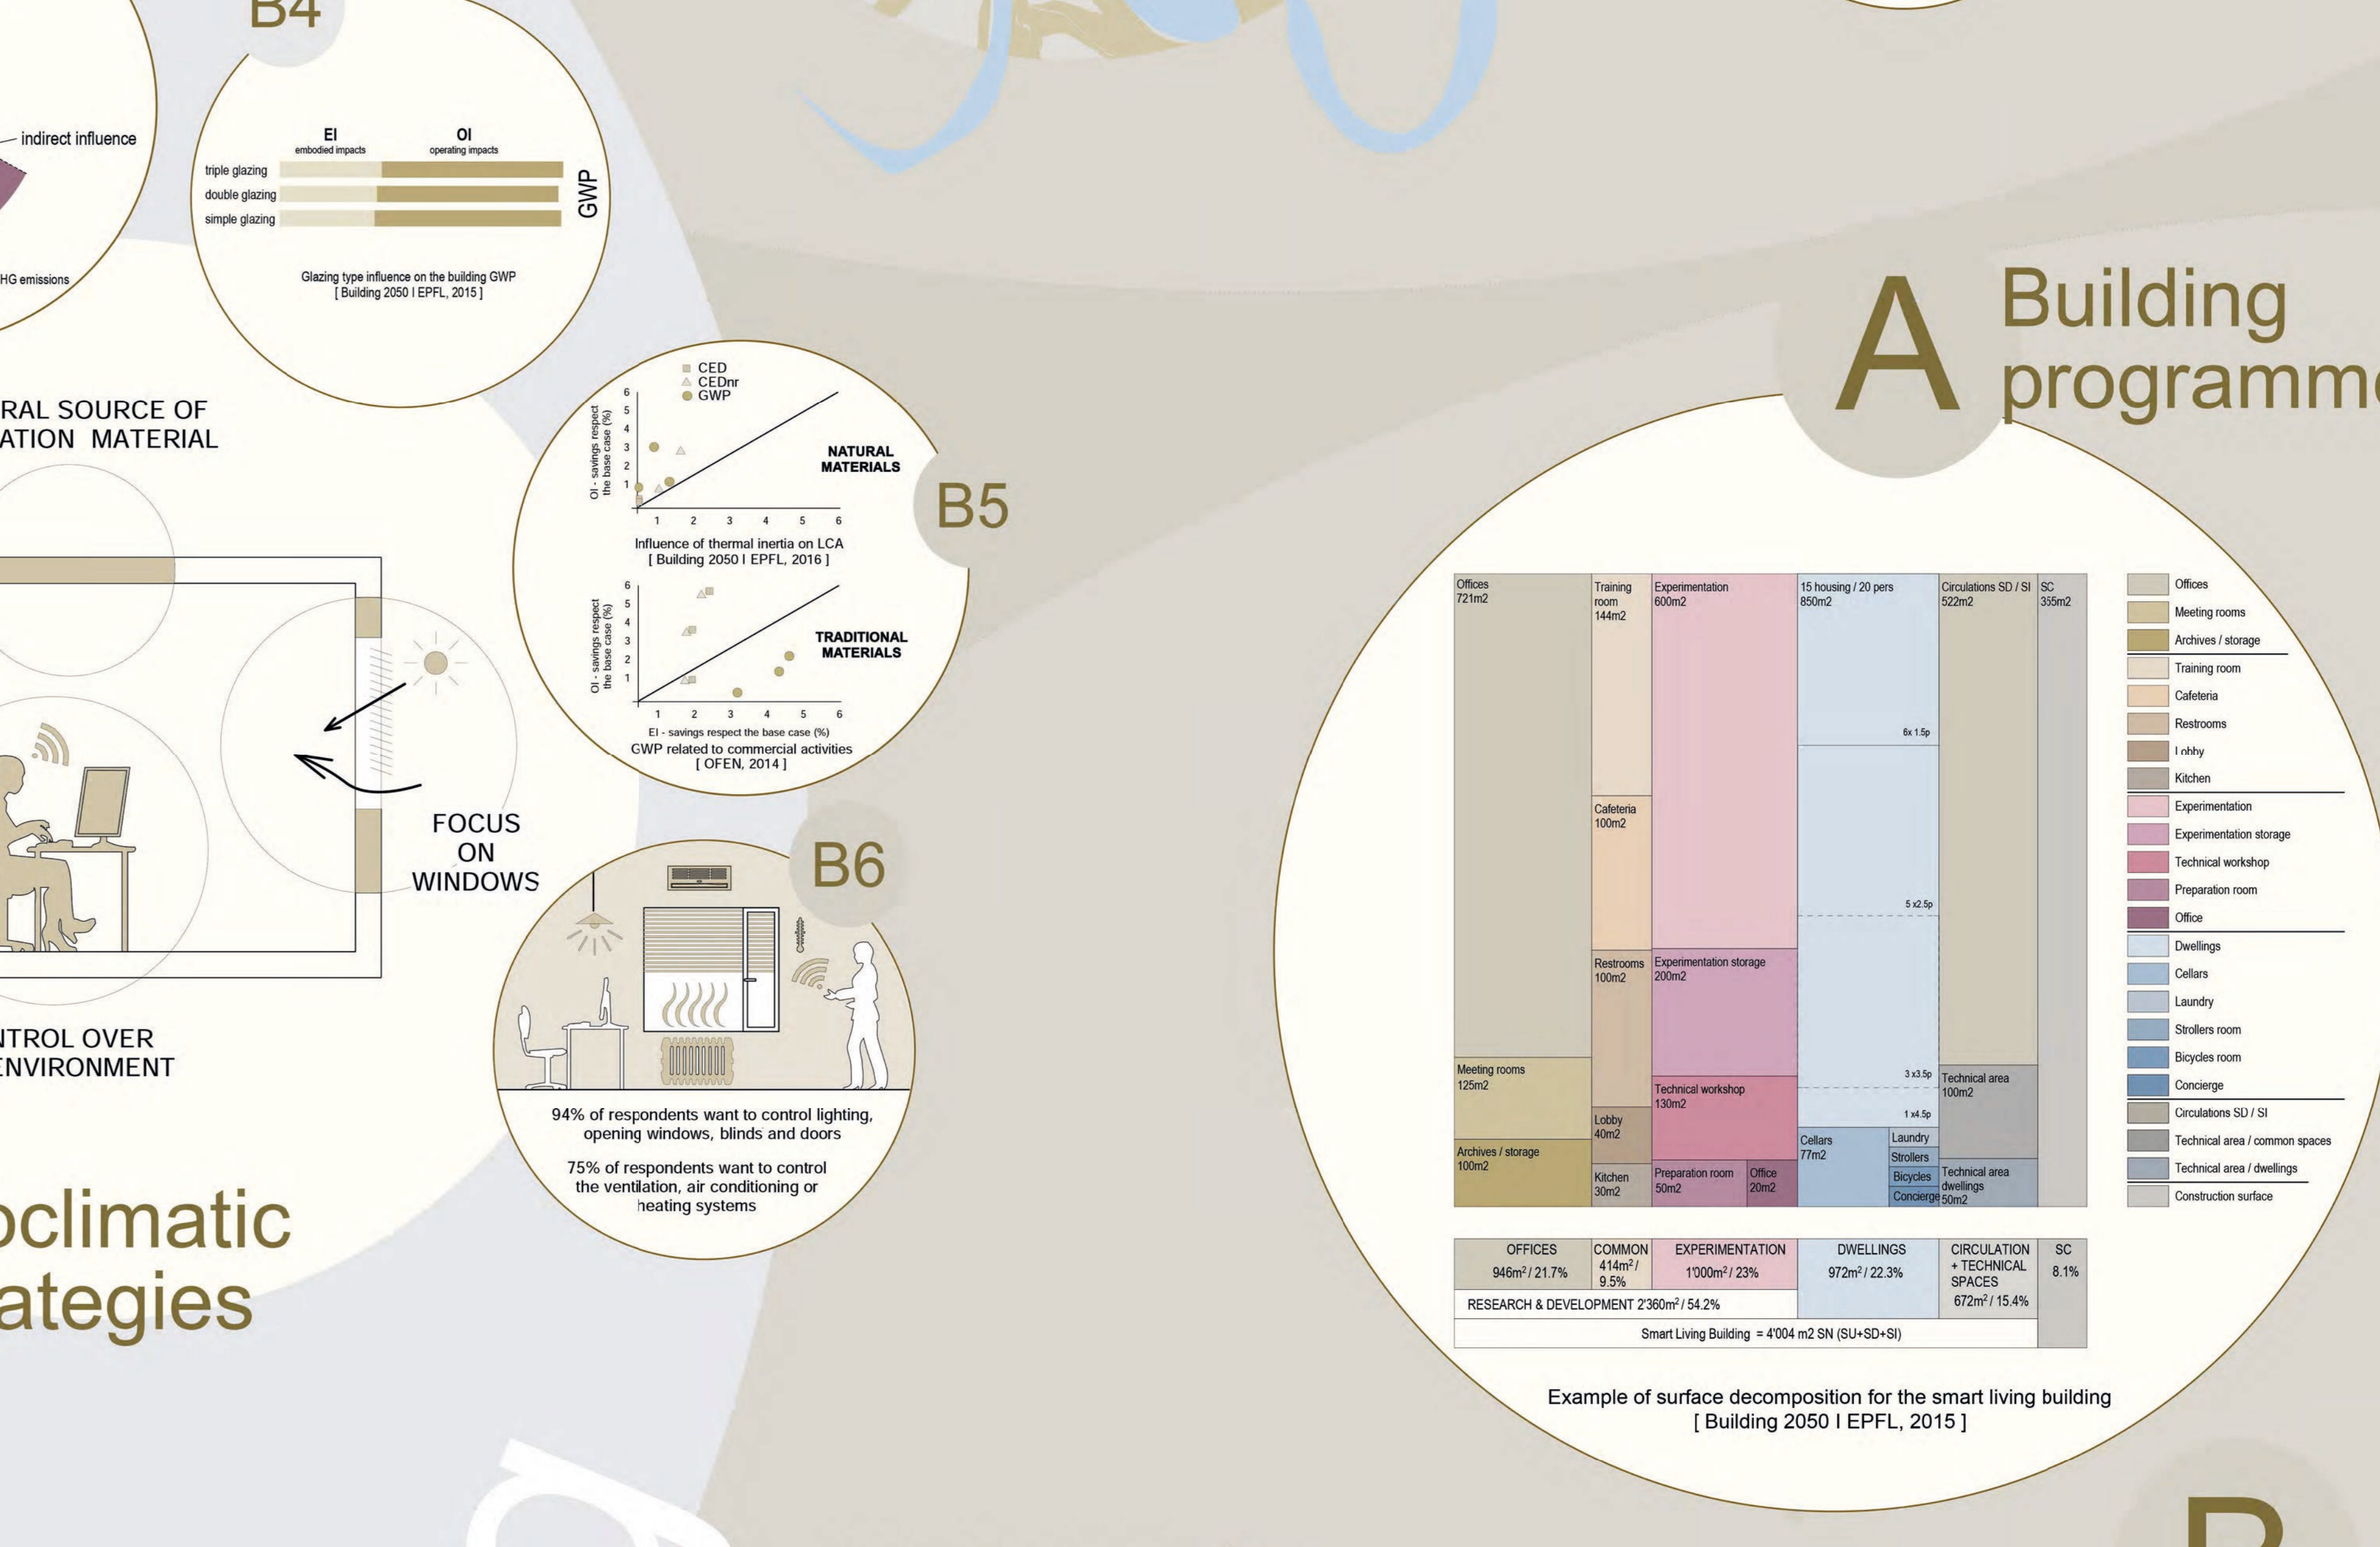

Kaya identity at world scale **A**

01 a research program **WHY?**

05 to design the smart living building **HOW?**

Credits

POSTER: BUILDING 2050 / Research group for the smart living building
 SCIENTIFIC CONTENT: BUILDING 2050 / Research group for the smart living building
 ENERGY / Institute for Applied Research into Energy Systems EPFL-ICAL LAB / Emerging technologies through design
 HUMAN-IST / Human Centered Interaction Science and Technology
 LAST / Laboratory of Architecture and Sustainable Technologies
 LASUR / Urban Sociology Laboratory
 LIPID / Interdisciplinary Laboratory of Performance-Integrated Design
 TRANSFORM / Heritage, Construction And Users