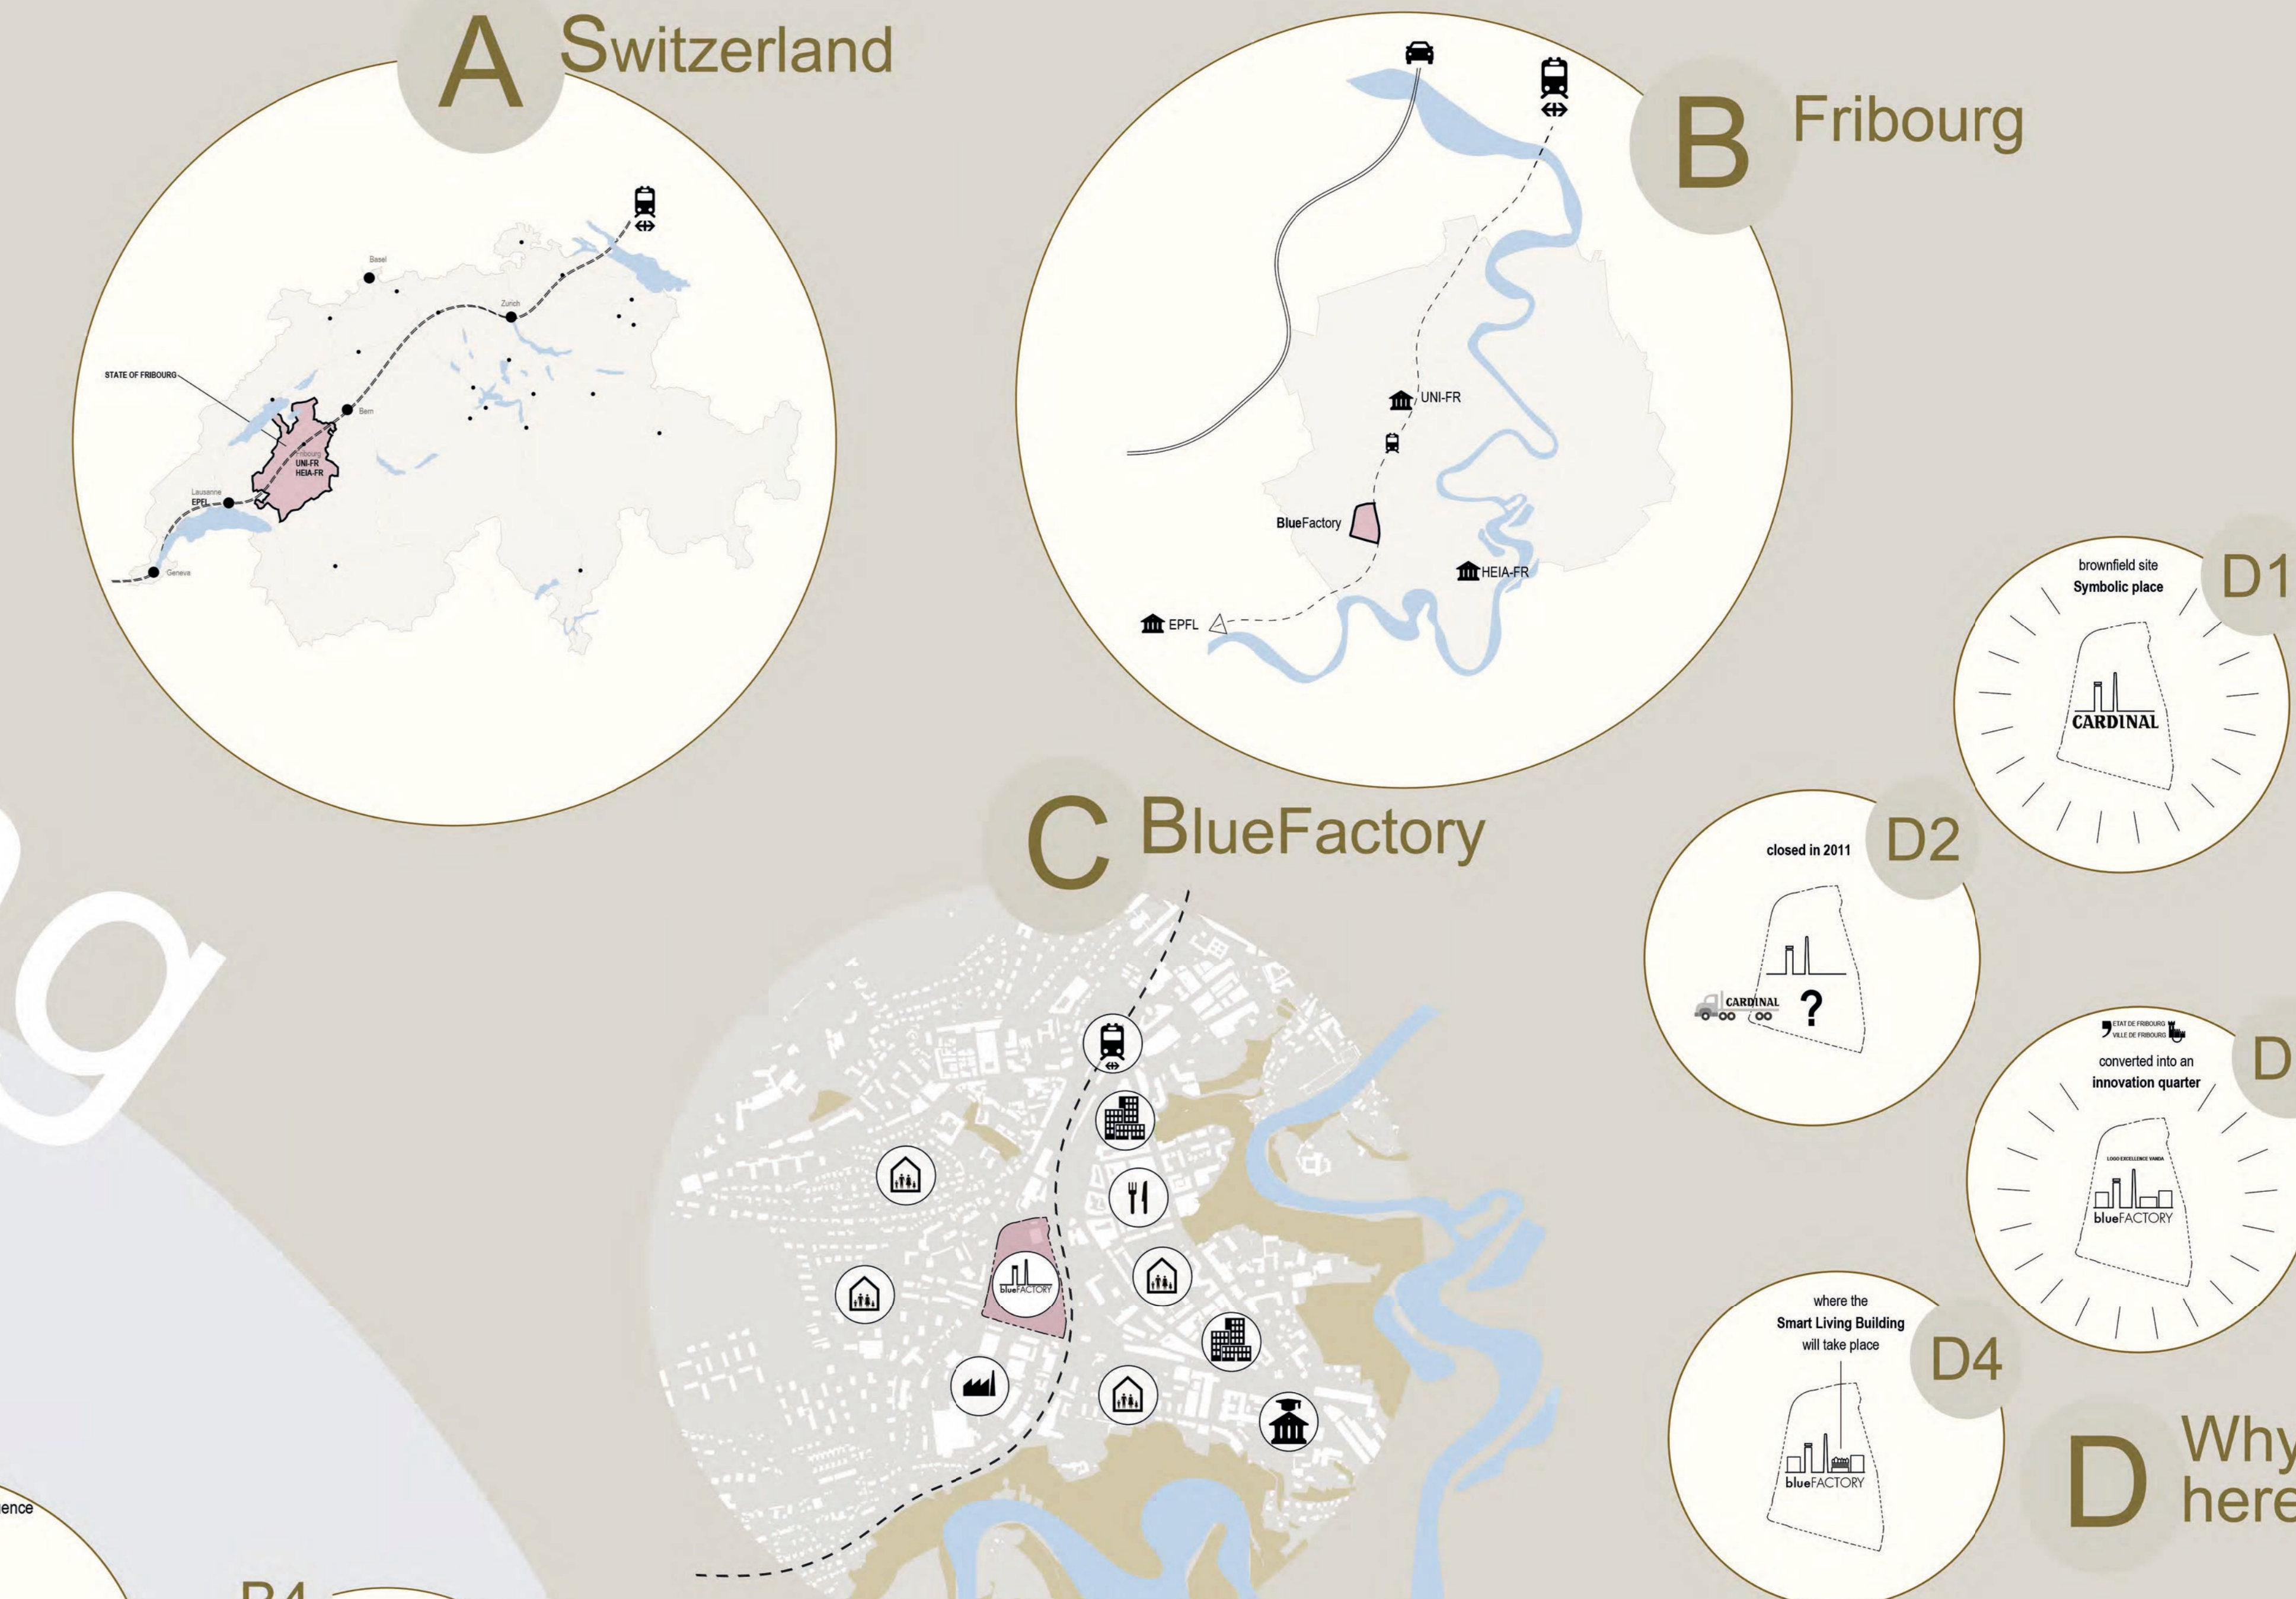

Kaya identity at world scale **A**

01 a research program **WHY?**

05 to design the smart living building **HOW?**

Credits

POSTER: BUILDING 2050 / Research group for the smart living building
 SCIENTIFIC CONTENT: BUILDING 2050 / Research group for the smart living building
 ENERGY / Institute for Applied Research into Energy Systems EPFL-ICAL LAB / Emerging technologies through design
 HUMAN-IST / Human Centered Interaction Science and Technology
 LAST / Laboratory of Architecture and Sustainable Technologies
 LASUR / Urban Sociology Laboratory
 LIPID / Interdisciplinary Laboratory of Performance-Integrated Design
 TRANSFORM / Heritage, Construction And Users