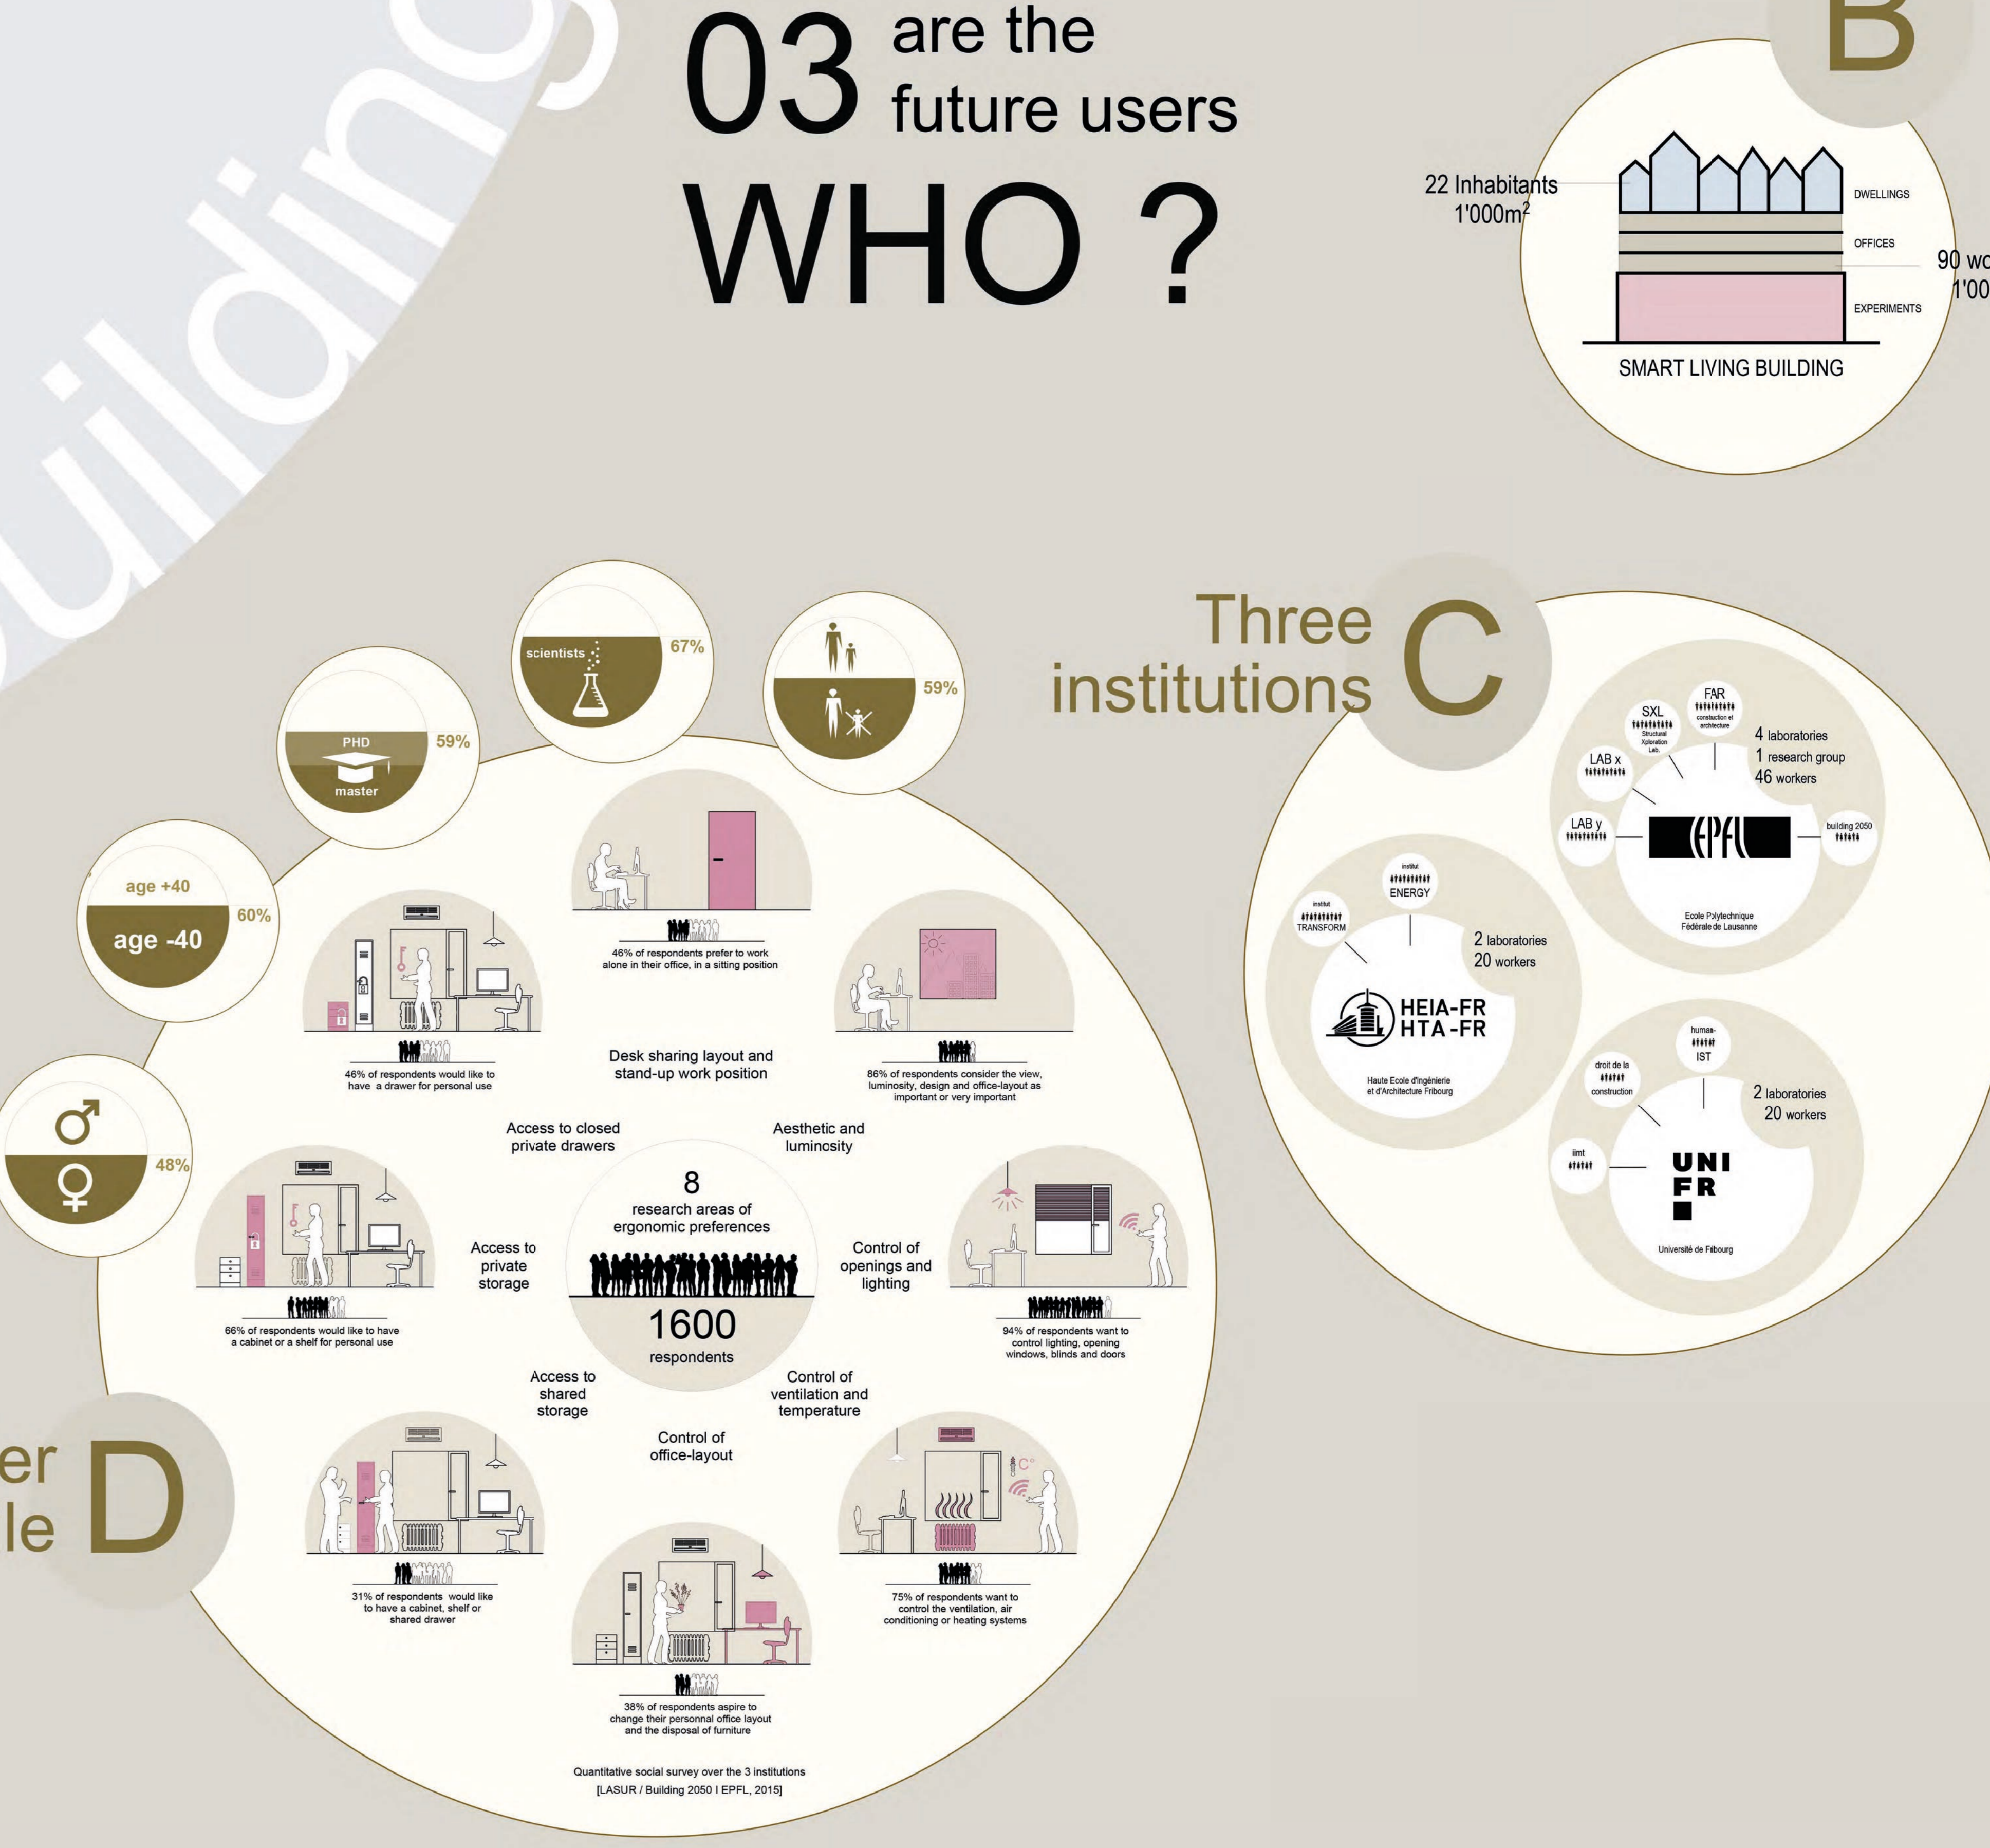

Kaya identity at world scale **A**

01 a research program **WHY?**

05 to design the smart living building **HOW?**

Credits

POSTER: BUILDING 2050 / Research group for the smart living building
 SCIENTIFIC CONTENT: BUILDING 2050 / Research group for the smart living building
 ENERGY / Institute for Applied Research into Energy Systems EPFL-ICAL LAB / Emerging technologies through design
 HUMAN-IST / Human Centered Interaction Science and Technology
 LAST / Laboratory of Architecture and Sustainable Technologies
 LASUR / Urban Sociology Laboratory
 LIPID / Interdisciplinary Laboratory of Performance-Integrated Design
 TRANSFORM / Heritage, Construction And Users