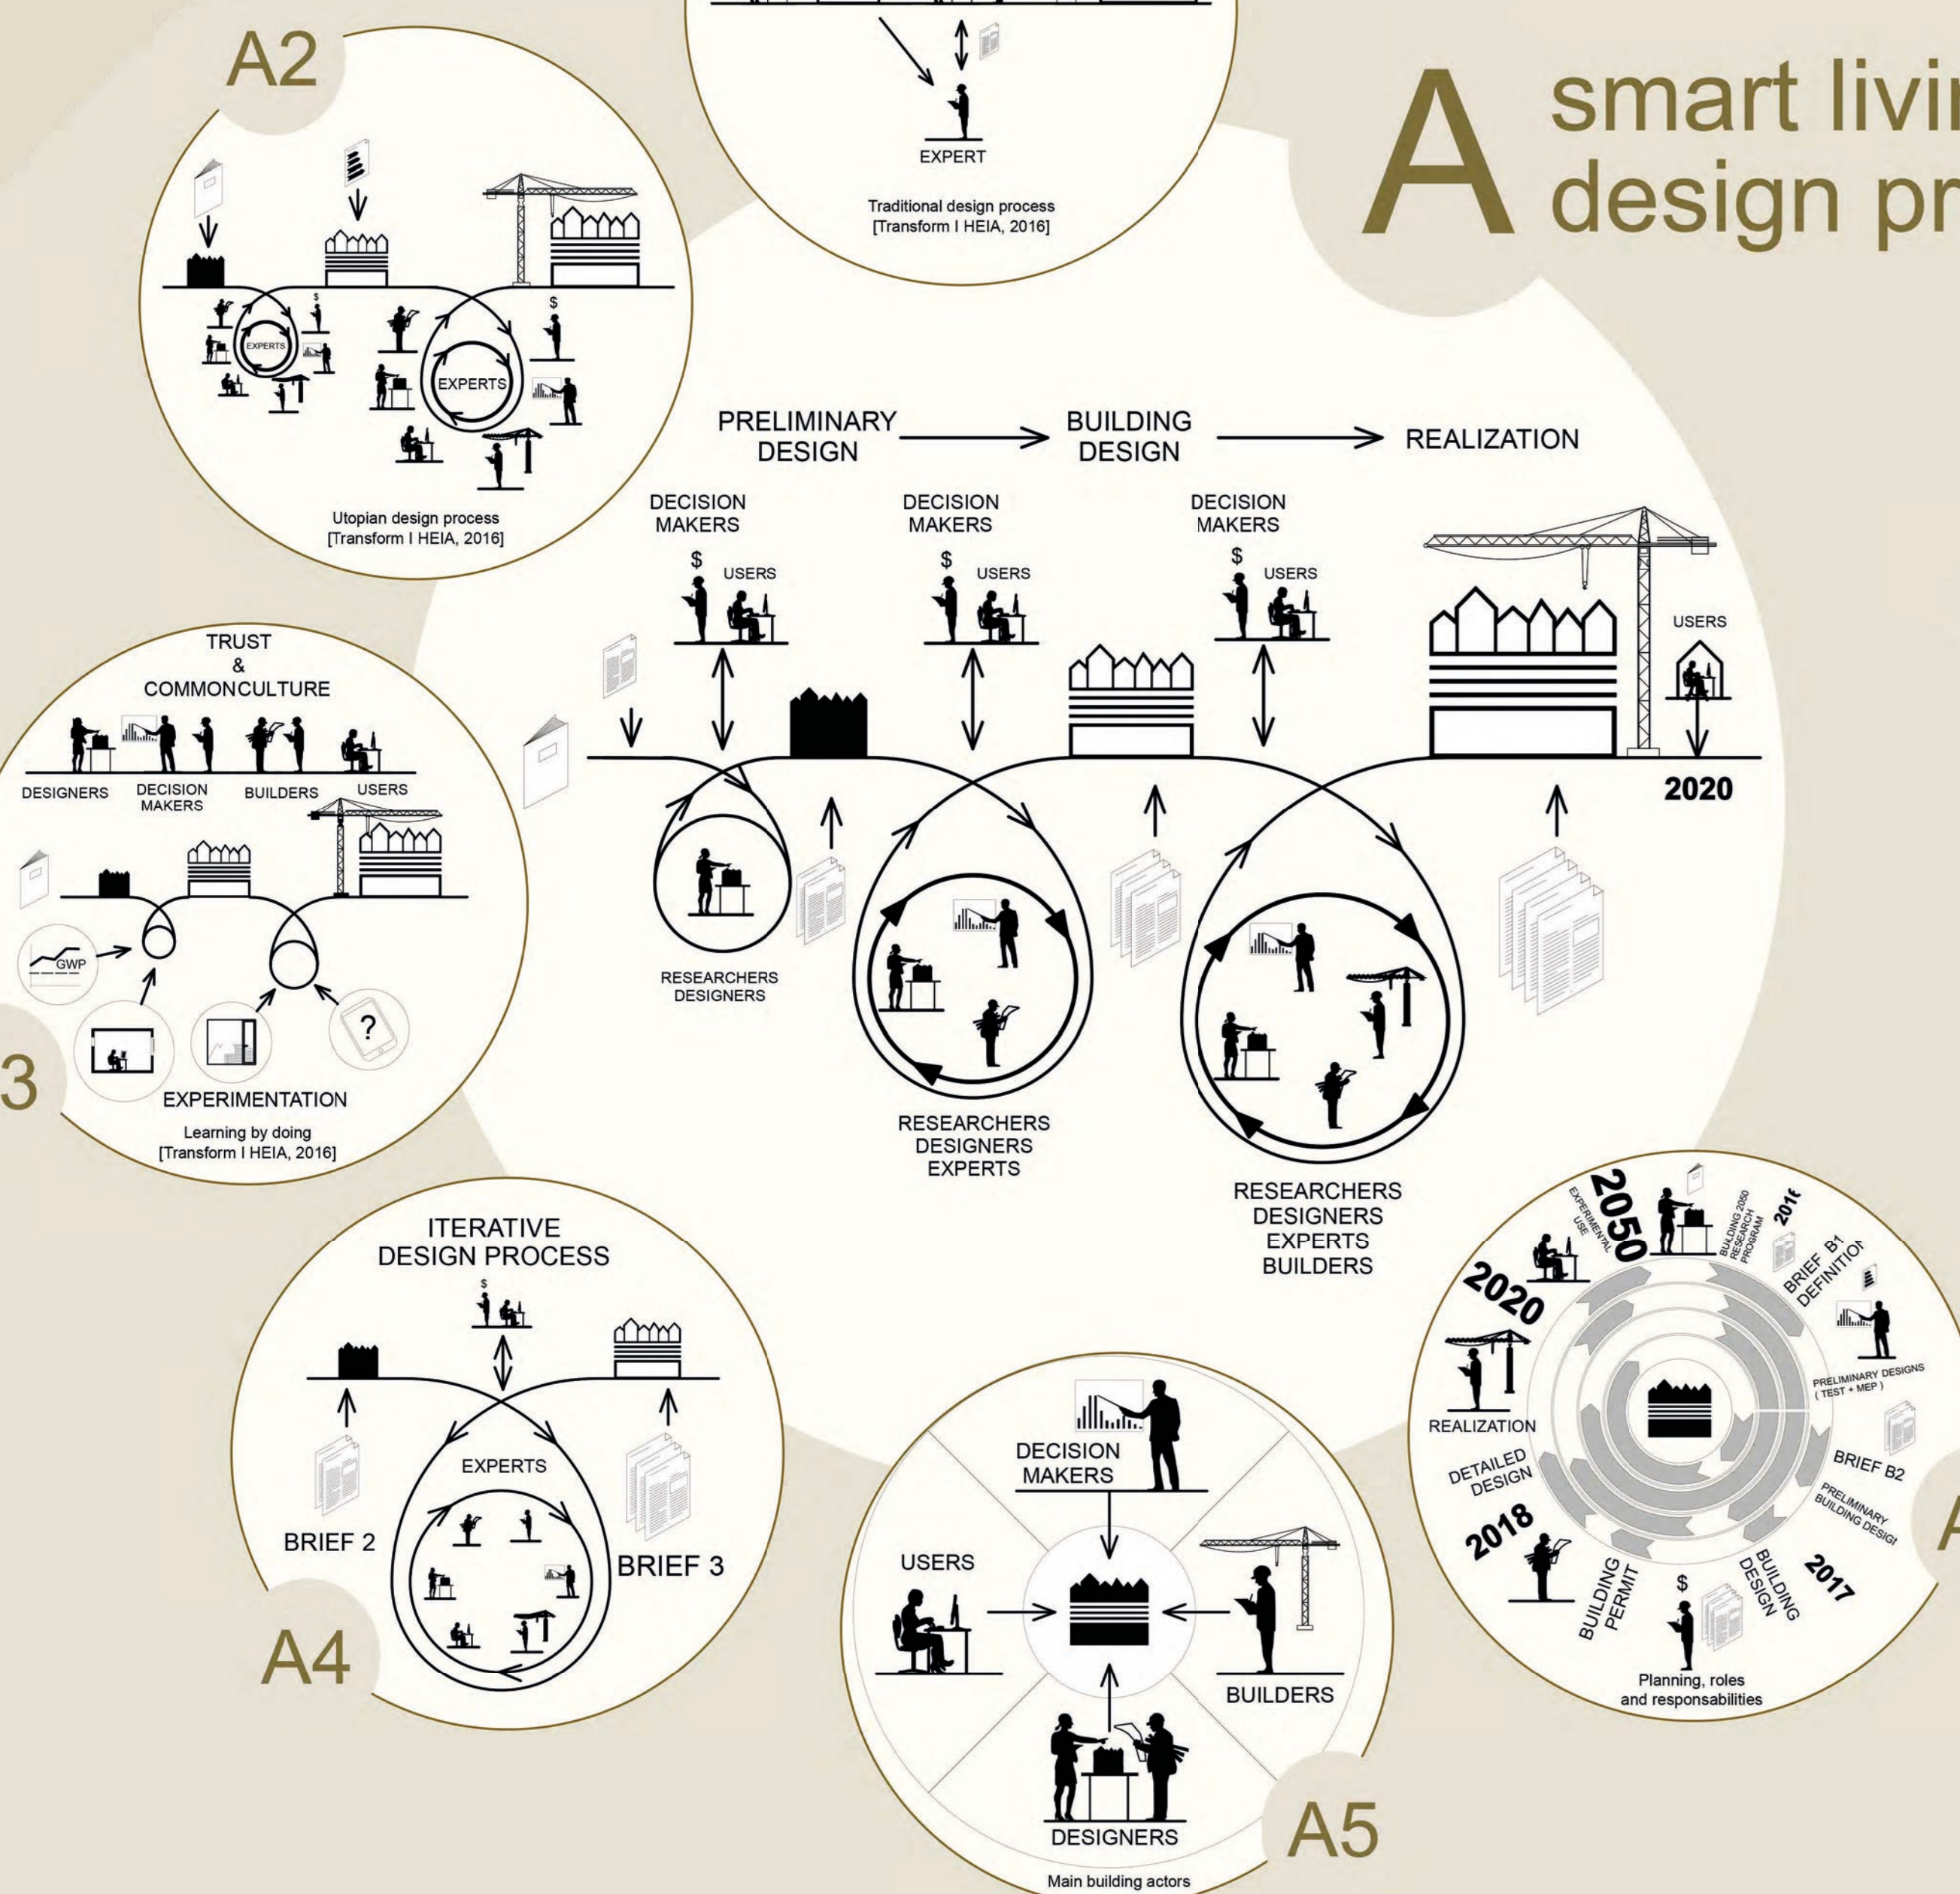

Kaya identity at world scale **A**

01 a research program **WHY?**

05 to design the smart living building **HOW?**

Credits

POSTER: BUILDING 2050 / Research group for the smart living building
 SCIENTIFIC CONTENT: BUILDING 2050 / Research group for the smart living building
 ENERGY / Institute for Applied Research into Energy Systems EPFL-ICAL LAB / Emerging technologies through design
 HUMAN-IST / Human Centered Interaction Science and Technology
 LAST / Laboratory of Architecture and Sustainable Technologies
 LASUR / Urban Sociology Laboratory
 LIPID / Interdisciplinary Laboratory of Performance-Integrated Design
 TRANSFORM / Heritage, Construction And Users